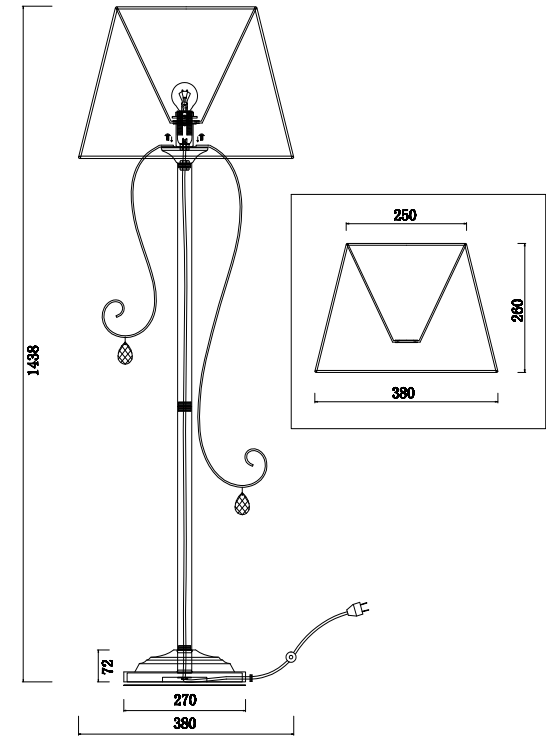

# Instruction

FR2020-FL-01-BZ

1 x E14 (40W)

Model: FR2020-FL-01-BZ  
Collection: Classic  
Series: Simone

Floor Lamps