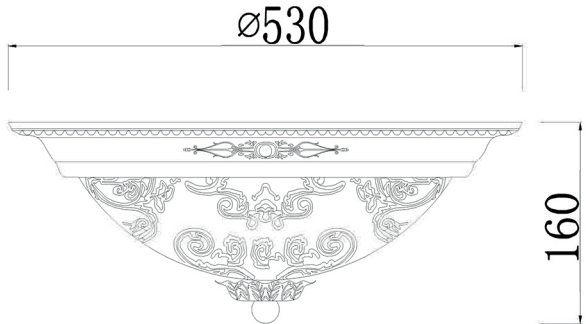

Instruction

Collection: Wall & Ceiling
Series: Diametrik
Model: C907-CL-06-W
Ceiling lamp

6 x E27 (40w)

MAYTONI
DECORATIVE LIGHTING

www.maytoni.de