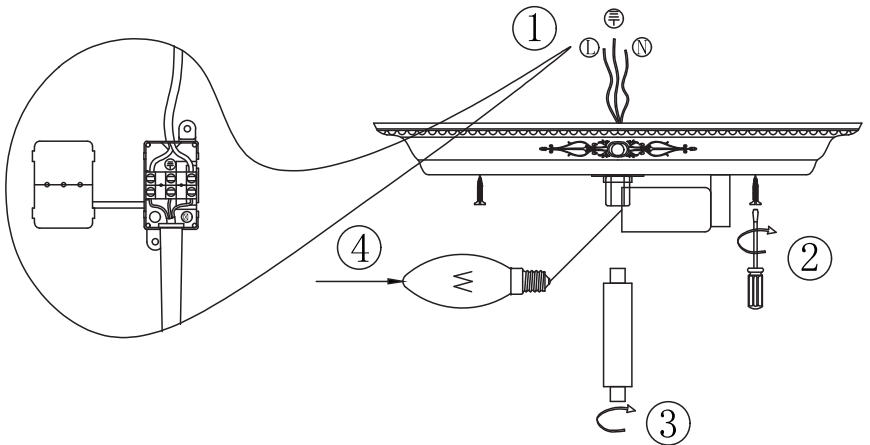

Instruction

Collection: Wall & Ceiling
Series: Diametrik
Model: C907-CL-06-W
Ceiling lamp

6 x E27 (40w)

MAYTONI
DECORATIVE LIGHTING

www.maytoni.de