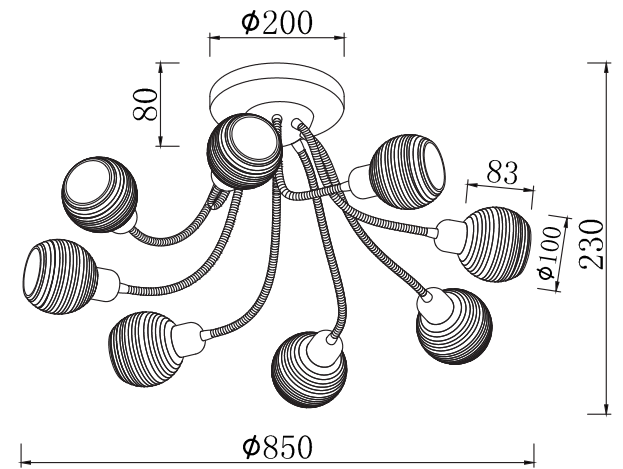

# INSTRUCTION

**MODEL:** FR5102-CL-08-CH  
CHANDELIER

8 X E14 (40W)

FREYA-LIGHT.COM