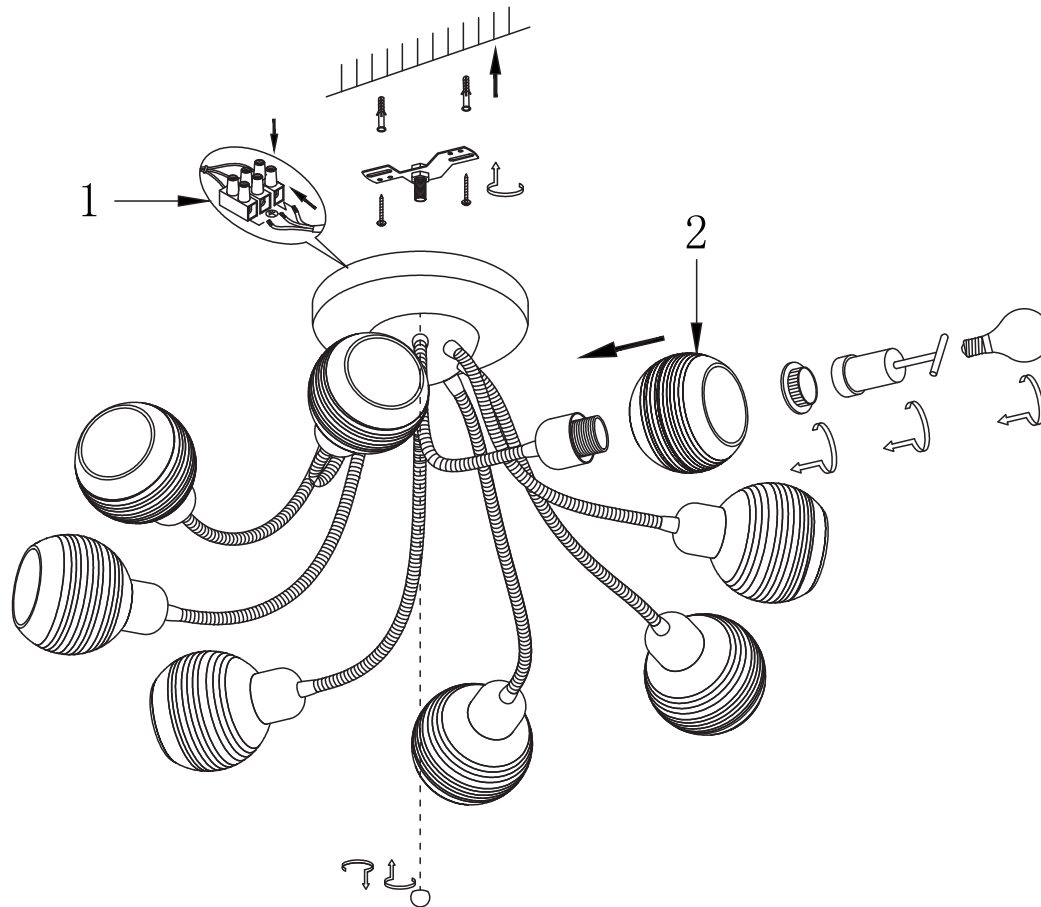

# INSTRUCTION

**MODEL:** FR5102-CL-08-CH  
CHANDELIER

8 X E14 (40W)

FREYA-LIGHT.COM