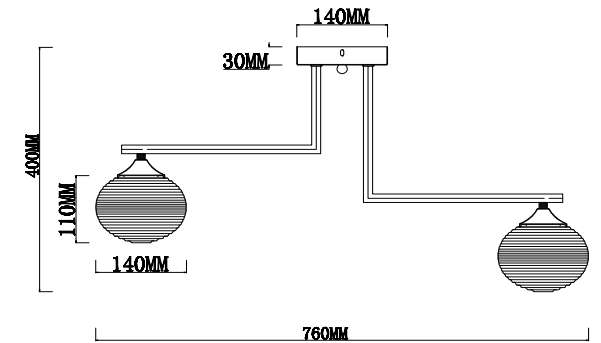

FREYA
TRADITION OF QUALITY

Instruction

FR5047PL-08CH

8 x E27 (60W)

Model: FR5047PL-08CH
Collection: Modern
Series: Dolores

Ceiling Lamps