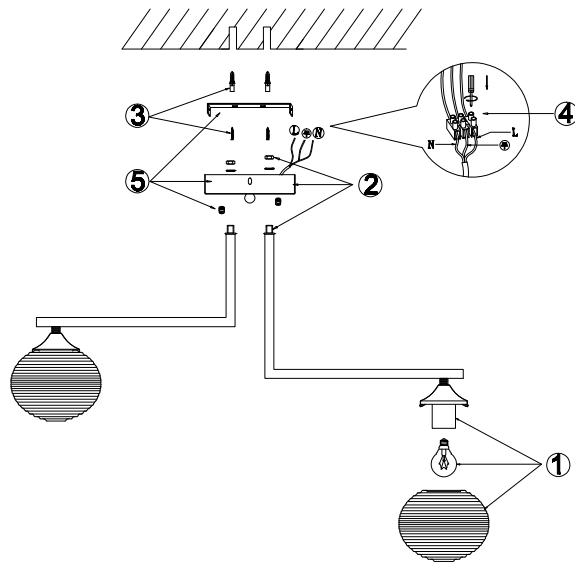

FREYA
TRADITION OF QUALITY

Instruction

FR5047PL-08CH

8 x E27 (60W)

Model: FR5047PL-08CH
Collection: Modern
Series: Dolores

Ceiling Lamps