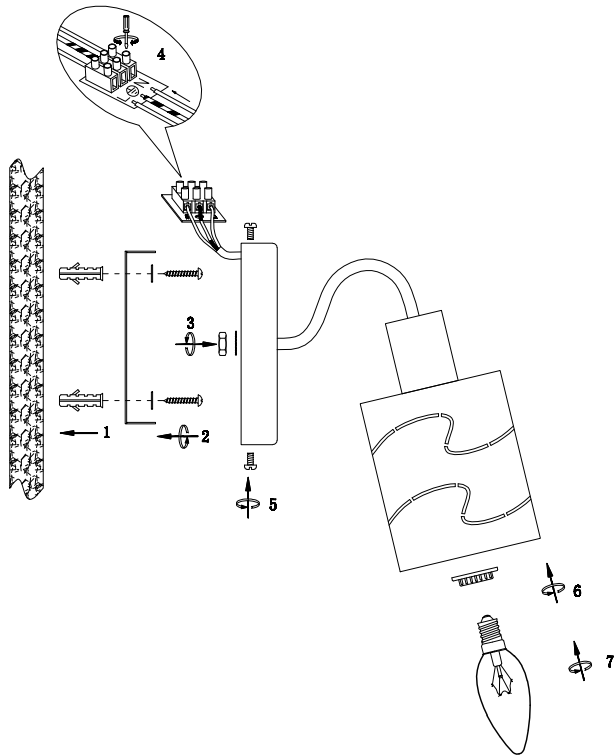

FREYA
TRADITION OF QUALITY

Instruction

FR5001WL-01N

1 x E14 (60W)

Model: FR5001WL-01N
Series: Joell

Wall Lamps