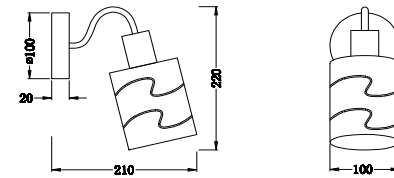

FREYA
TRADITION OF QUALITY

Instruction

FR5001WL-01N

1 x E14 (60W)

Model: FR5001WL-01N
Series: Joell

Wall Lamps