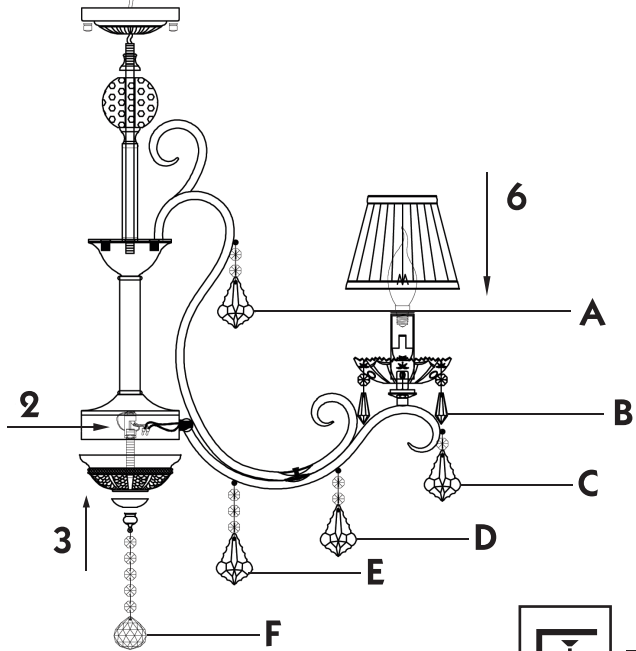

Instruction

Collection: Elegant
 Series: Triumph
 Model: ARM288-08-G
 Suspended

- A = 8
- B = 32
- C = 8
- D = 8
- E = 8
- F = 1

 - Suspended

 8 x E14 (40w)

MAYTONI
 DECORATIVE LIGHTING
www.maytoni.de