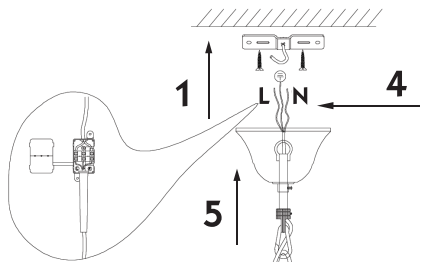

Instruction

Collection: Elegant
 Series: Triumph
 Model: ARM288-08-G
 Suspended

- A = 8
- B = 32
- C = 8
- D = 8
- E = 8
- F = 1

 - Suspended

 8 x E14 (40w)

MAYTONI
 DECORATIVE LIGHTING
www.maytoni.de