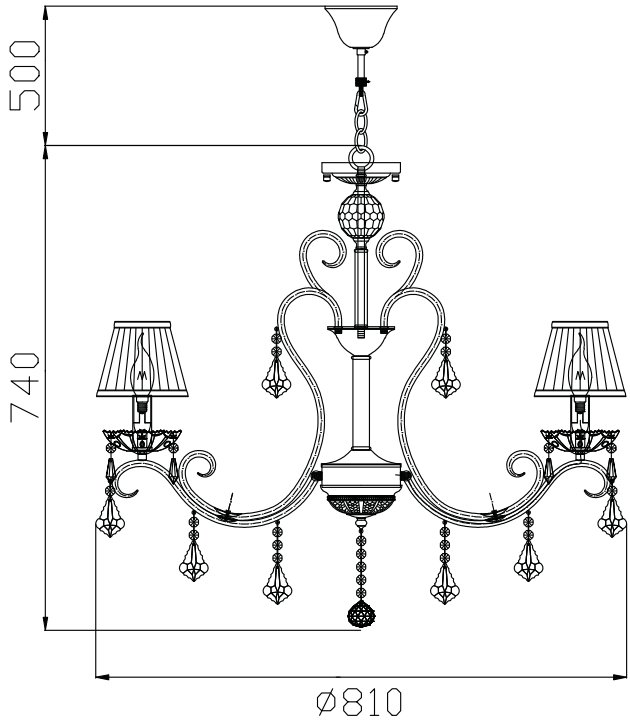

Instruction

Collection: Elegant
 Series: Triumph
 Model: ARM288-08-G
 Suspended

- A = 8
- B = 32
- C = 8
- D = 8
- E = 8
- F = 1

 - Suspended

 8 x E14 (40w)

MAYTONI
 DECORATIVE LIGHTING
www.maytoni.de