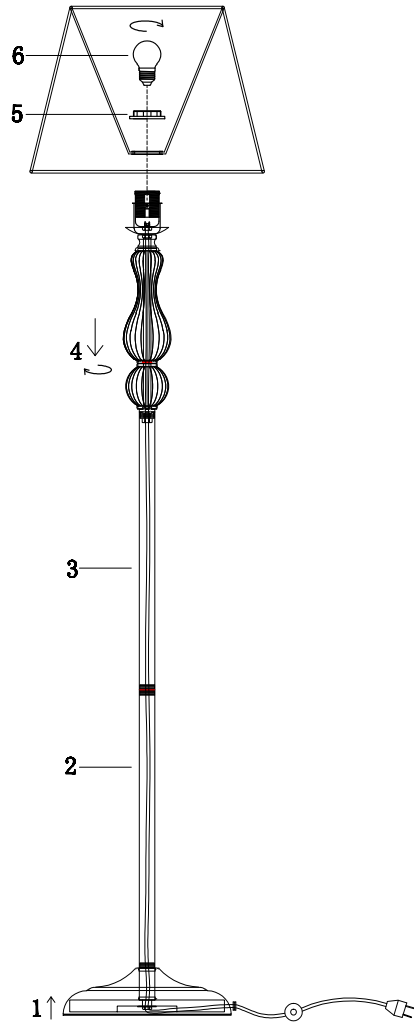

# Instruction

FR2032FL-01W

1 x E27 (40W)

Model: FR2032FL-01W

Series: Lucretia

Floor Lamps