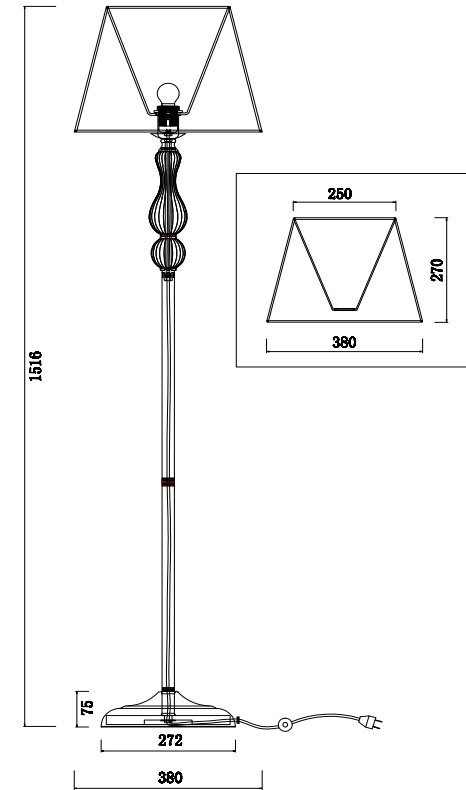

# Instruction

FR2032FL-01W

1 x E27 (40W)

Model: FR2032FL-01W

Series: Lucretia

Floor Lamps