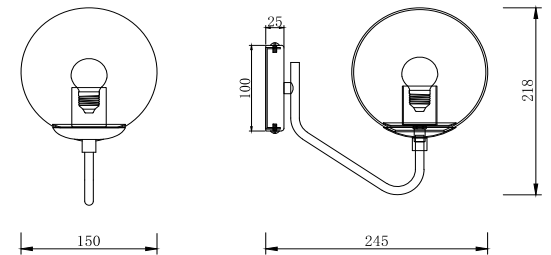

FREYA
TRADITION OF QUALITY

Instruction

FR5140WL-01GB

1 x E27 (40W)

Model: FR5140WL-01GB
Collection: Modern

Wall Lamps