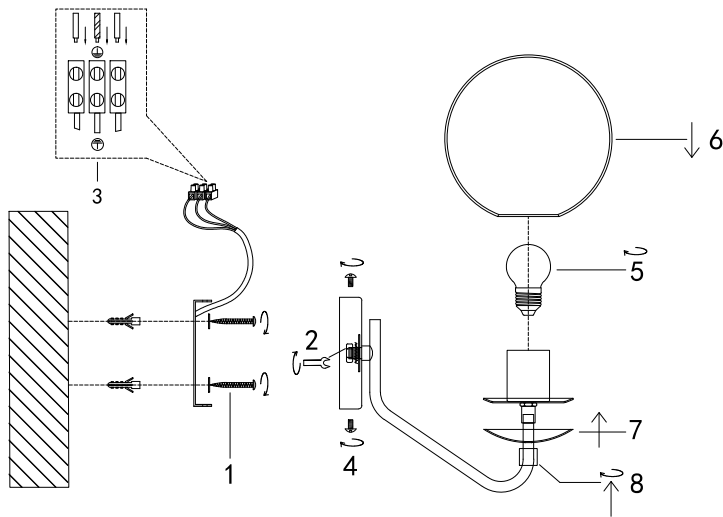

FREYA
TRADITION OF QUALITY

Instruction

FR5140WL-01GB

1 x E27 (40W)

Model: FR5140WL-01GB
Collection: Modern

Wall Lamps