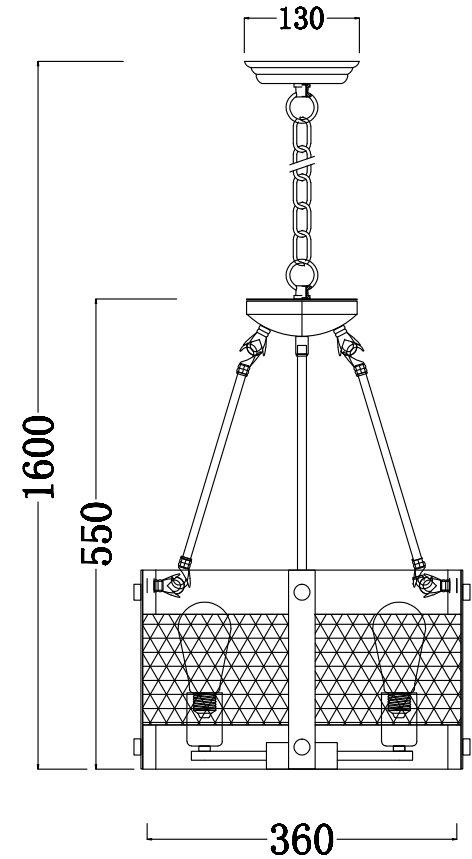

FREYA
TRADITION OF QUALITY

INSTRUCTION

MODEL: FR4561-PL-03-B
CHANDELIER

3 X E27 (60W)

FREYA-LIGHT.COM