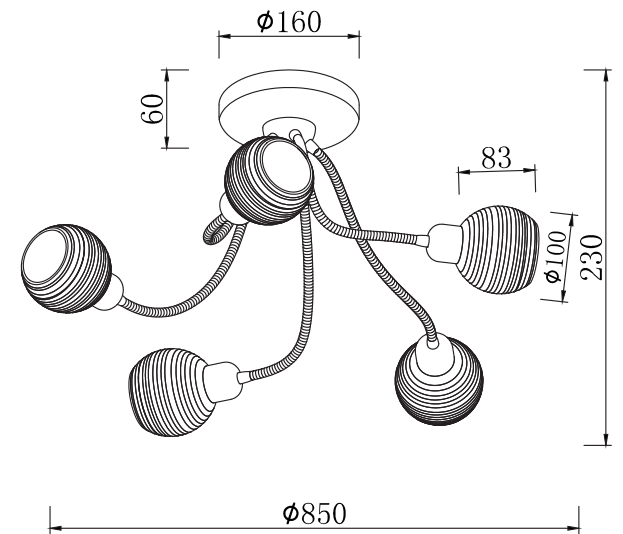

FREYA
TRADITION OF QUALITY

INSTRUCTION

MODEL: FR5102-CL-05-CH
CHANDELIER

5 X E14 (40W)

FREYA-LIGHT.COM