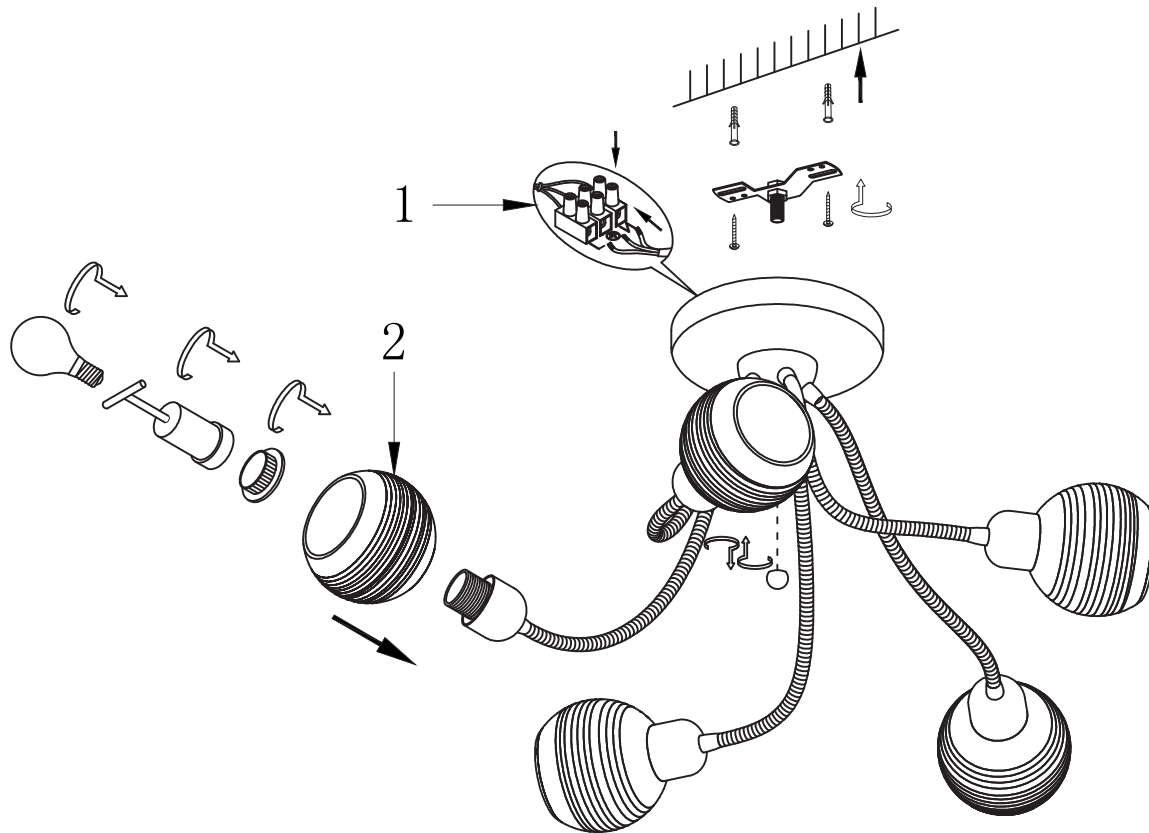

FREYA
TRADITION OF QUALITY

INSTRUCTION

MODEL: FR5102-CL-05-CH
CHANDELIER

5 X E14 (40W)

FREYA-LIGHT.COM