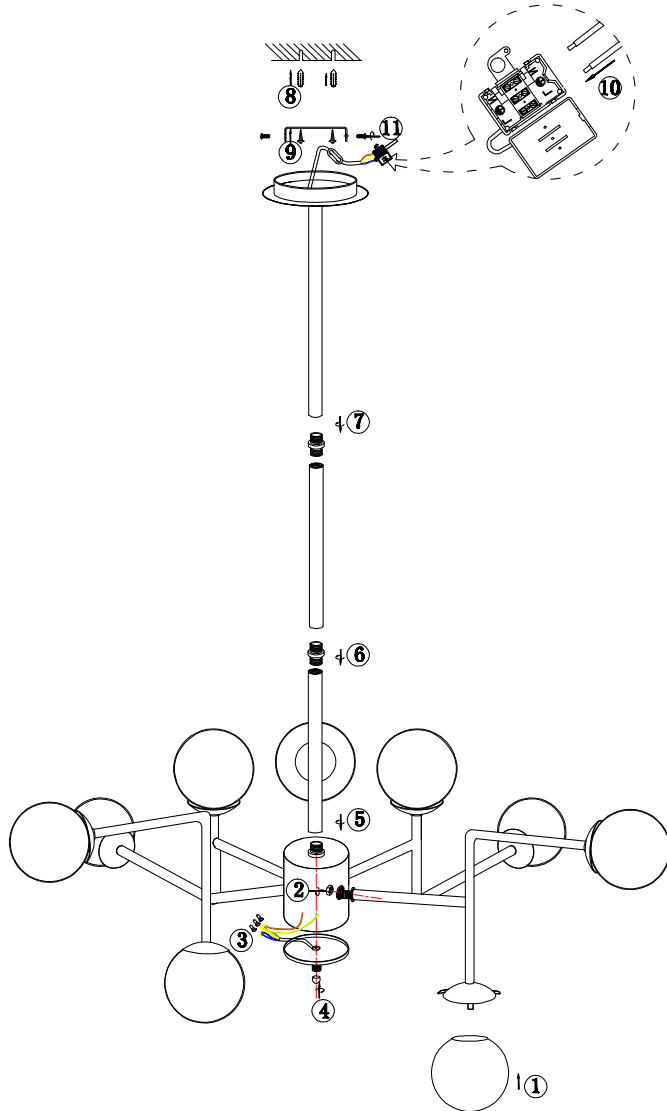

## MOD221-PL-12-N

12 x E14 (40W)

Model: MOD221-PL-12-N  
Collection: Modern  
Series: Erich

Ceiling Lamps