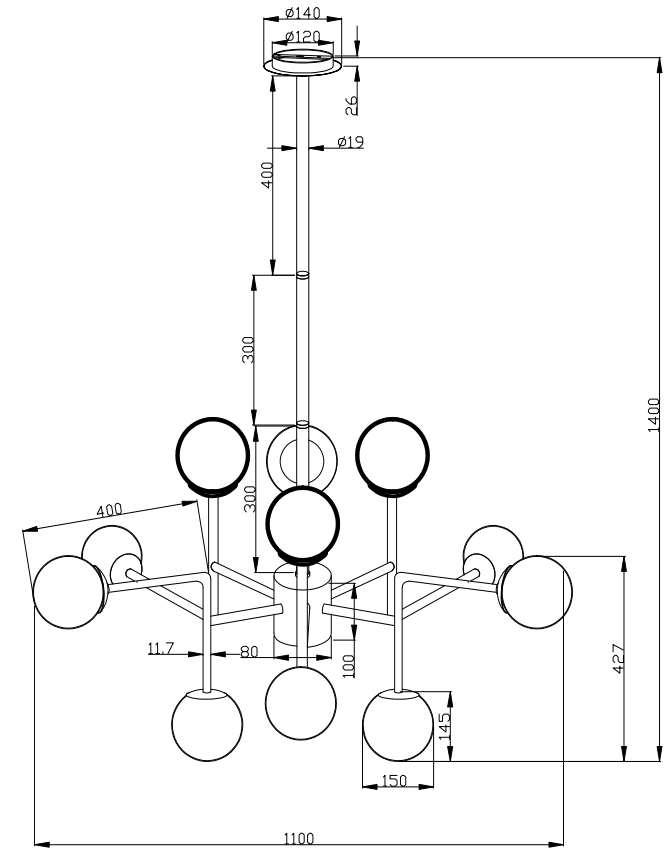

## MOD221-PL-12-N

12 x E14 (40W)

Model: MOD221-PL-12-N  
Collection: Modern  
Series: Erich

Ceiling Lamps