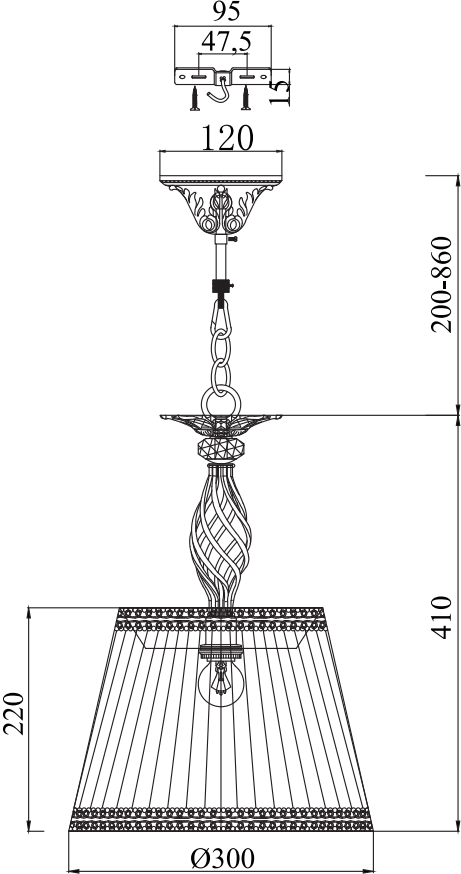

Instruction

Collection: Royal Classic
Series: Grace
Model: RC247-PL-01-R
Pendant lamp

– Pendant lamp

1 x E14 (60w)

MAYTONI
DECORATIVE LIGHTING

www.maytoni.de