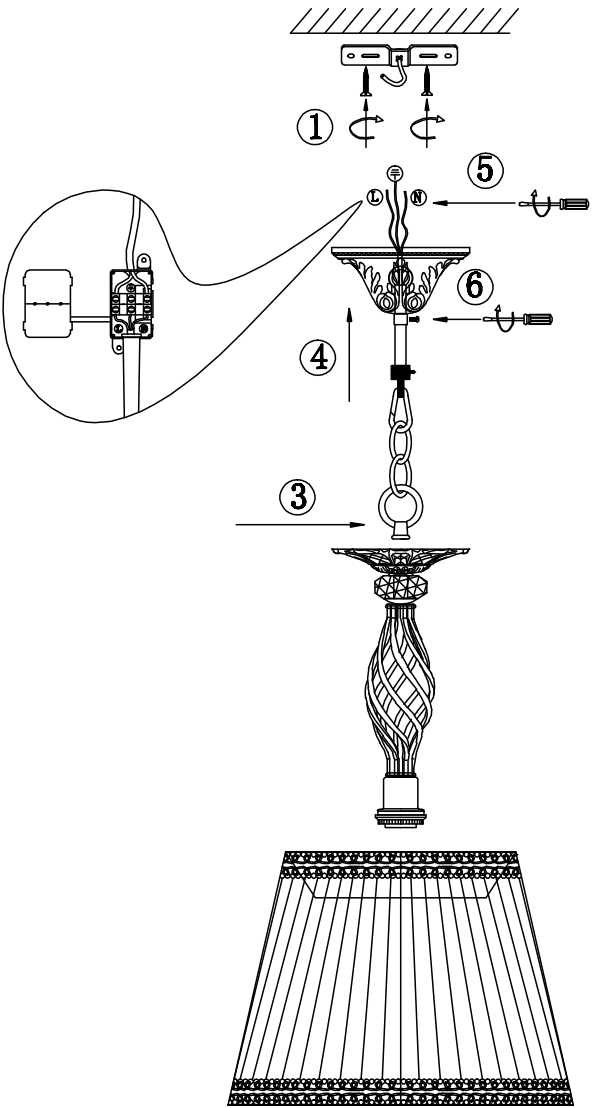

Instruction

Collection: Royal Classic
Series: Grace
Model: RC247-PL-01-R
Pendant lamp

– Pendant lamp

1 x E14 (60w)

MAYTONI
DECORATIVE LIGHTING

www.maytoni.de