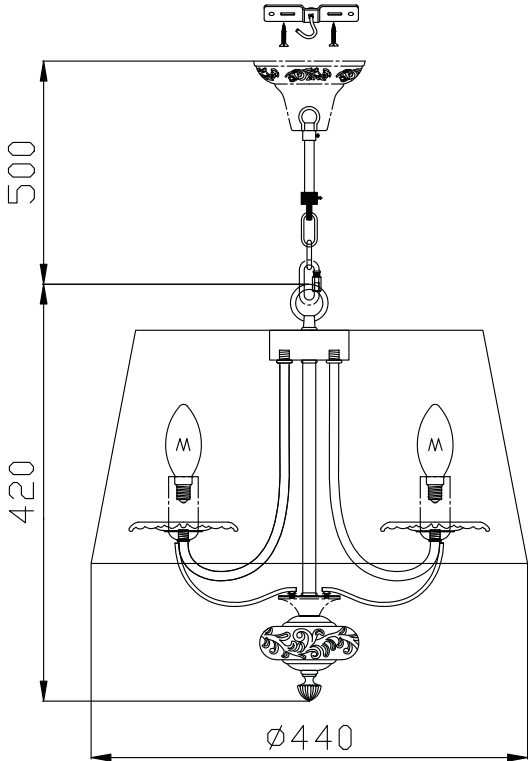

# Instruction

Collection: Elegant  
Series: Olivia  
Model: ARM326-33-W  
Ceiling

  
3 x E14 (40w)

**MAYTONI**  
DECORATIVE LIGHTING

[www.maytoni.de](http://www.maytoni.de)