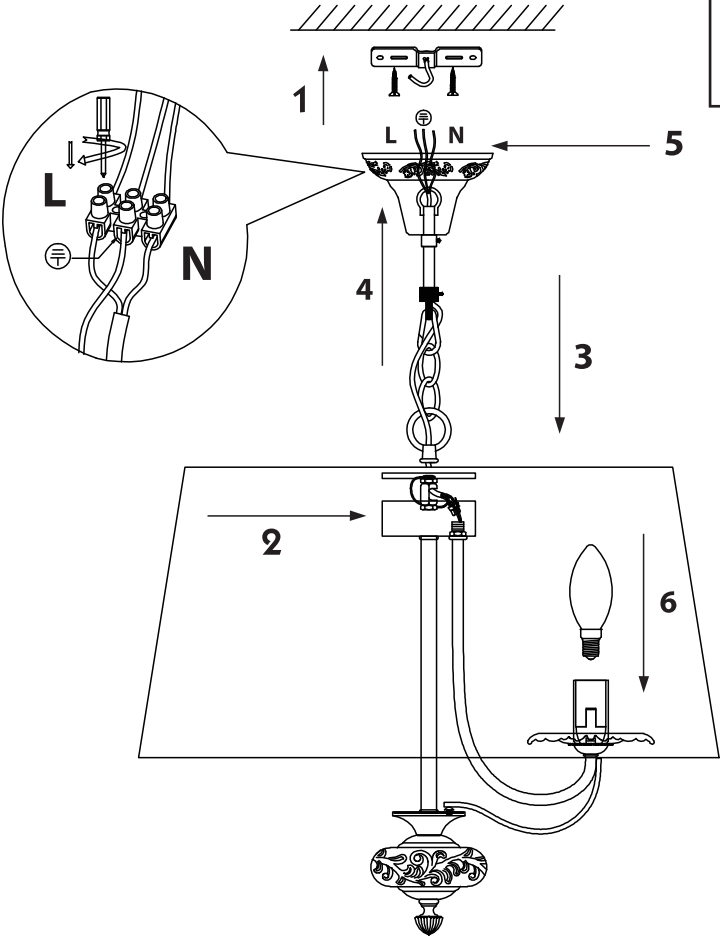

# Instruction

Collection: Elegant  
Series: Olivia  
Model: ARM326-33-W  
Ceiling

  
3 x E14 (40w)

**MAYTONI**  
DECORATIVE LIGHTING

[www.maytoni.de](http://www.maytoni.de)