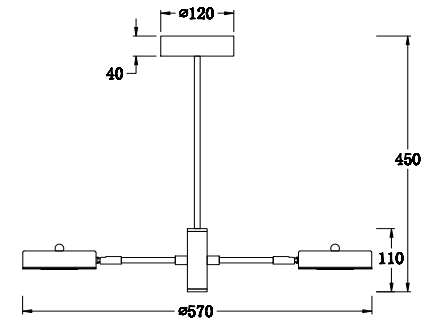

# Instruction

FR6009PL-L55W

MAX 55W  
2000 Lumen

Model: FR6009PL-L55W  
Series: Gabby

Ceiling Lamps