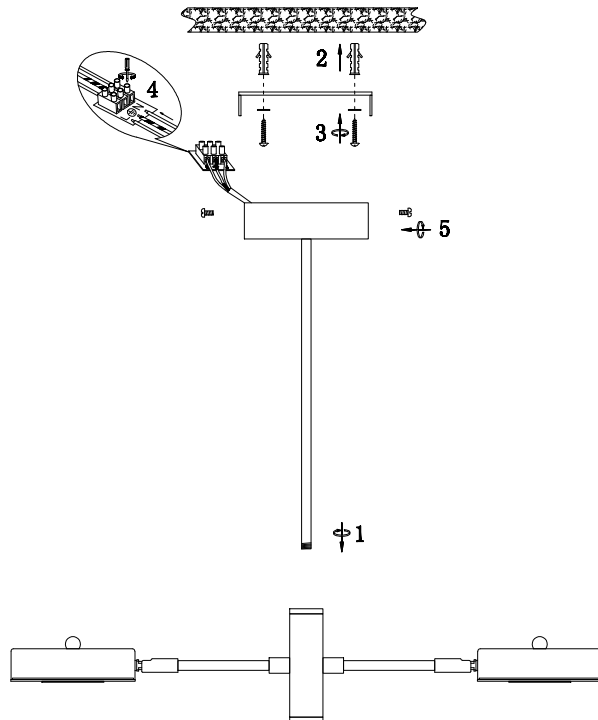

# Instruction

FR6009PL-L55W

MAX 55W  
2000 Lumen

Model: FR6009PL-L55W  
Series: Gabby

Ceiling Lamps