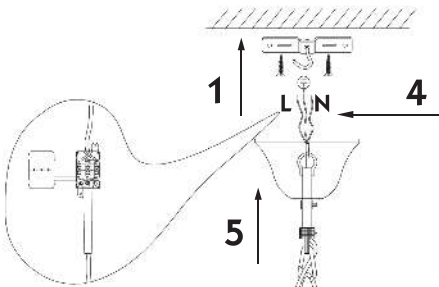

Instruction

Collection: Elegant
Series: Triumph
Model: ARM288-05-G
Suspended

- A = 5
- B = 20
- C = 5
- D = 5
- E = 5
- F = 1

– Suspended

5 x E14 (40w)

MAYTONI
DECORATIVE LIGHTING

www.maytoni.de