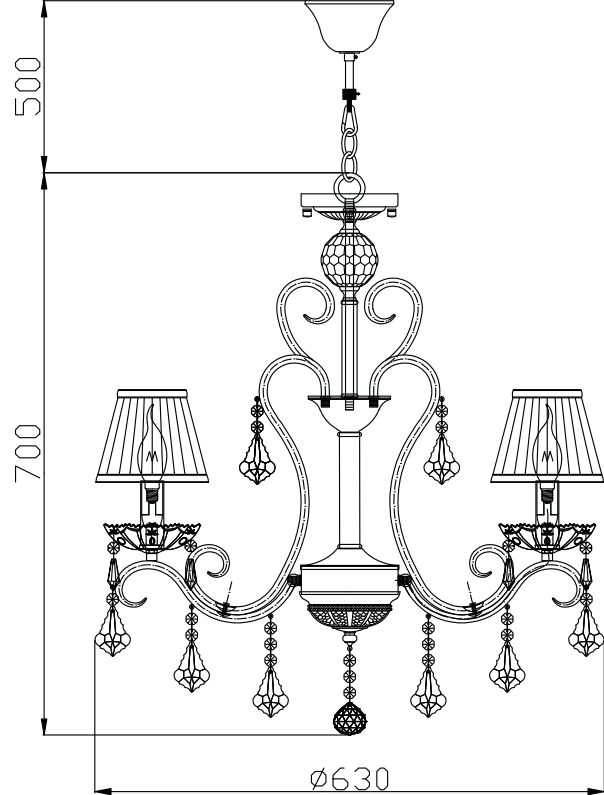

Instruction

Collection: Elegant
Series: Triumph
Model: ARM288-05-G
Suspended

- A = 5
- B = 20
- C = 5
- D = 5
- E = 5
- F = 1

– Suspended

5 x E14 (40w)

MAYTONI
DECORATIVE LIGHTING

www.maytoni.de