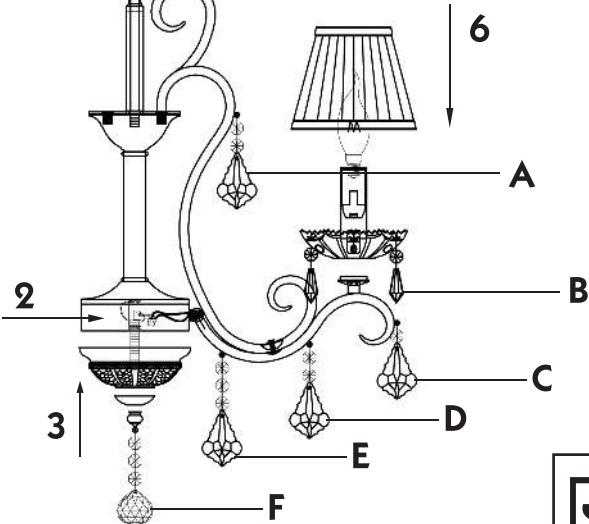

Instruction

Collection: Elegant
Series: Triumph
Model: ARM288-05-G
Suspended

- A = 5
- B = 20
- C = 5
- D = 5
- E = 5
- F = 1

– Suspended

5 x E14 (40w)

MAYTONI
DECORATIVE LIGHTING

www.maytoni.de