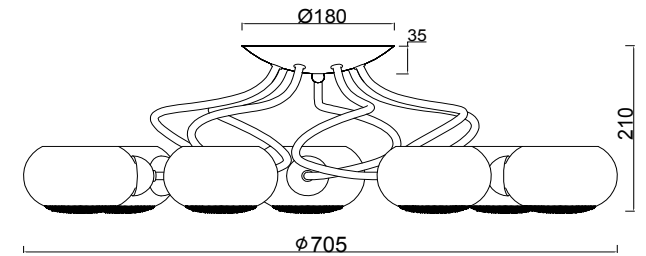

FREYA
TRADITION OF QUALITY

Instruction

FR5039PL-07CH

7 x E14 (40W)

Model: FR5039PL-07CH
Collection: Modern
Series: Miranda

Ceiling Lamps