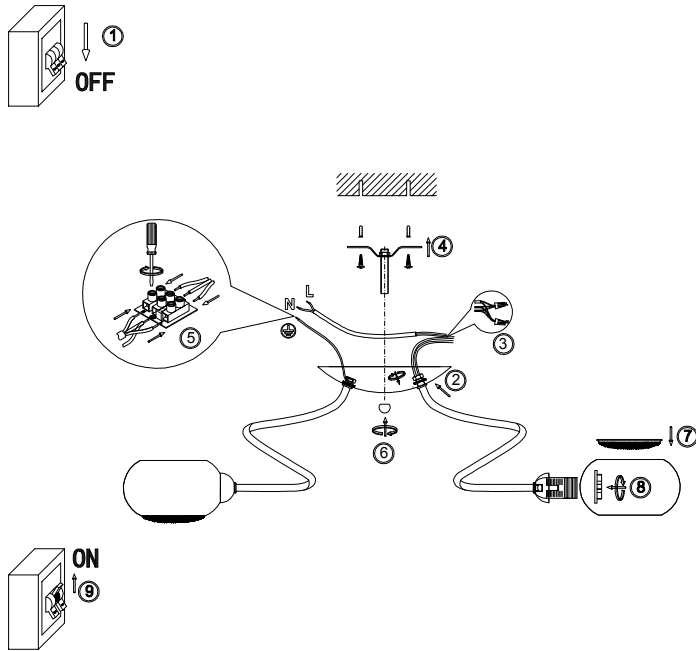

FREYA
TRADITION OF QUALITY

Instruction

FR5039PL-07CH

7 x E14 (40W)

Model: FR5039PL-07CH
Collection: Modern
Series: Miranda

Ceiling Lamps