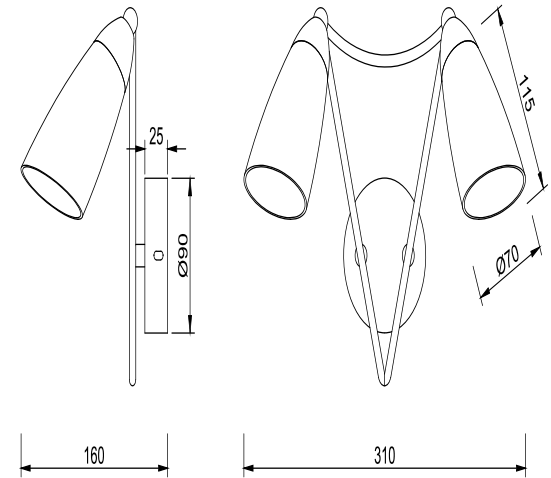

FREYA
TRADITION OF QUALITY

Instruction

FR5021WL-02BZ

2 x E14 (40W)

Model: FR5021WL-02BZ

Series: Alice

Wall Lamps