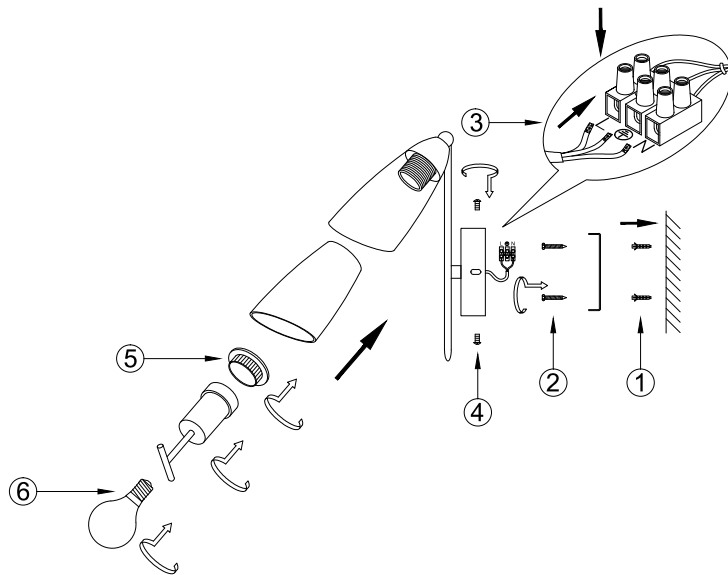

FREYA
TRADITION OF QUALITY

Instruction

FR5021WL-02BZ

2 x E14 (40W)

Model: FR5021WL-02BZ

Series: Alice

Wall Lamps