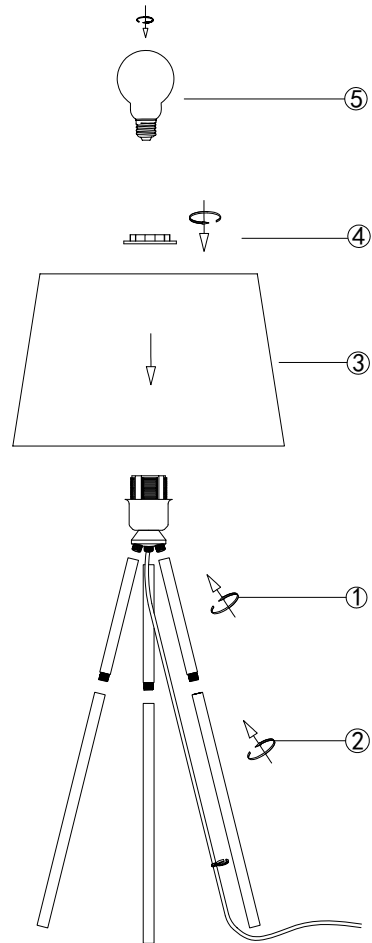

FREYA
TRADITION OF QUALITY

Instruction

FR5118TL-01BS

1 x E27 (40W)

Model: FR5118TL-01BS
Collection: Modern

Table Lamps