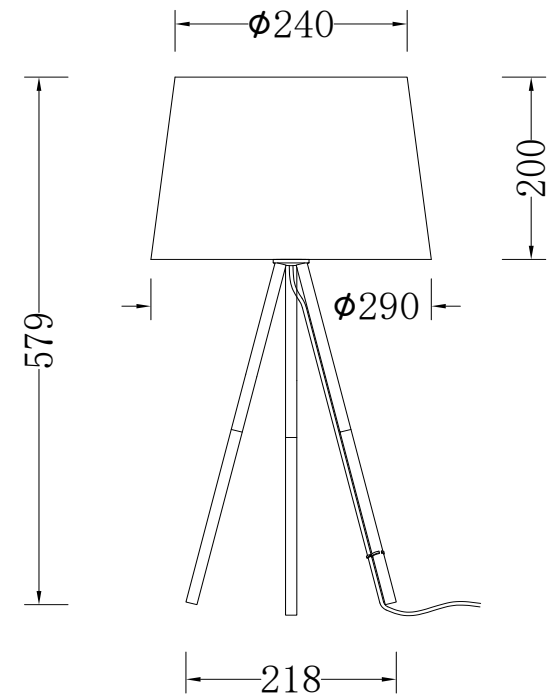

FREYA
TRADITION OF QUALITY

Instruction

FR5118TL-01BS

1 x E27 (40W)

Model: FR5118TL-01BS
Collection: Modern

Table Lamps