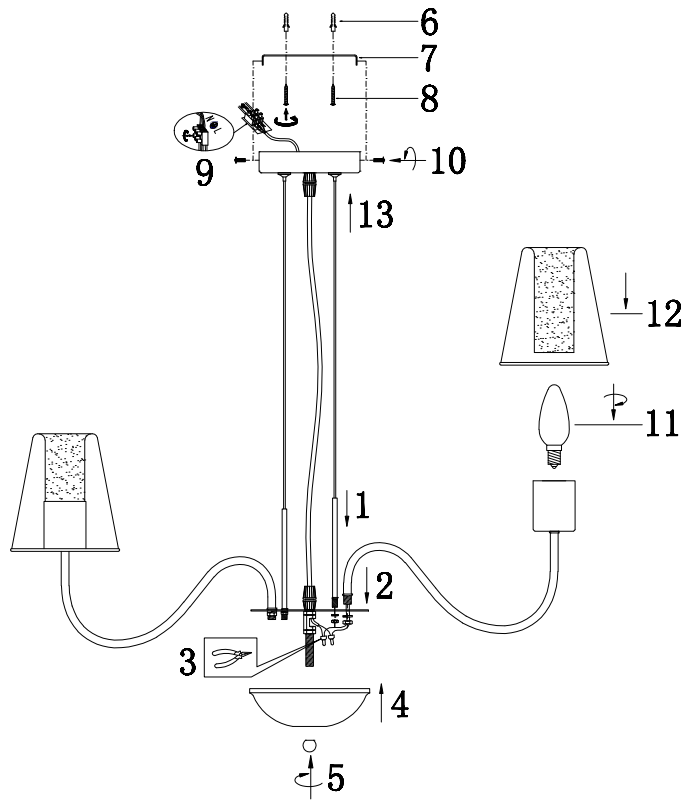

FREYA
TRADITION OF QUALITY

Instruction

FR5017PL-07CH

7 x E14 (40W)

Model: FR5017PL-07CH

Series: Ursula

Ceiling Lamps