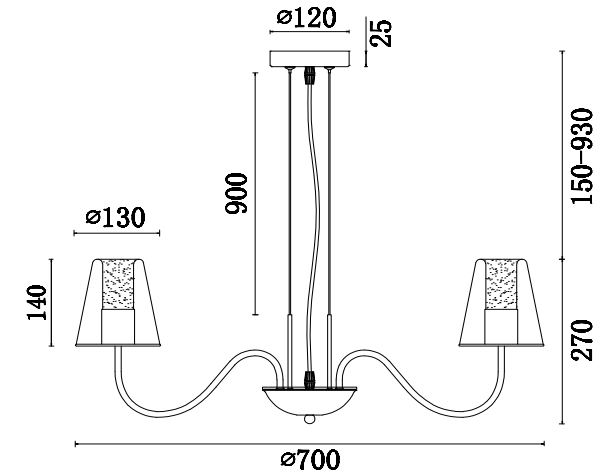

FREYA
TRADITION OF QUALITY

Instruction

FR5017PL-07CH

7 x E14 (40W)

Model: FR5017PL-07CH

Series: Ursula

Ceiling Lamps