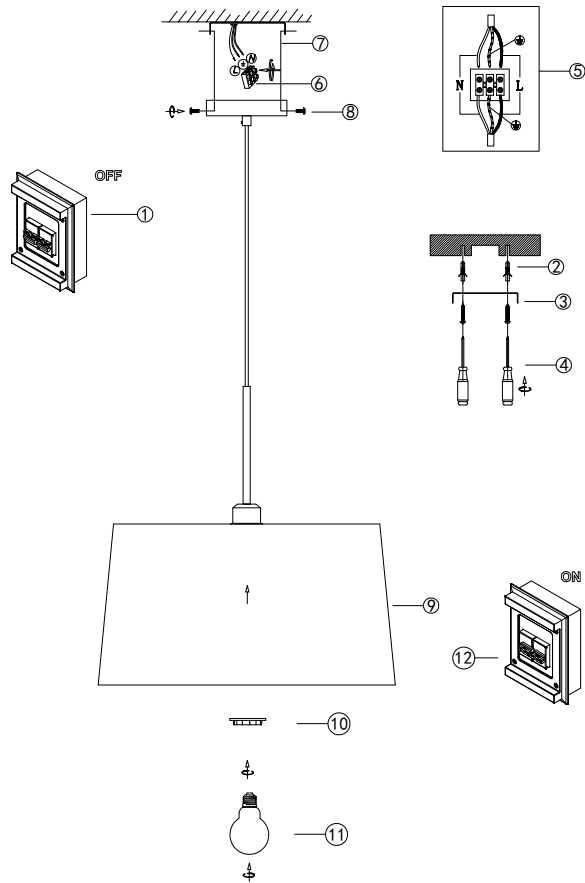

FREYA
TRADITION OF QUALITY

Instruction

FR5119PL-01BS

1 x E27 (40W)

Model: FR5119PL-01BS
Collection: Modern

Pendant Lamps