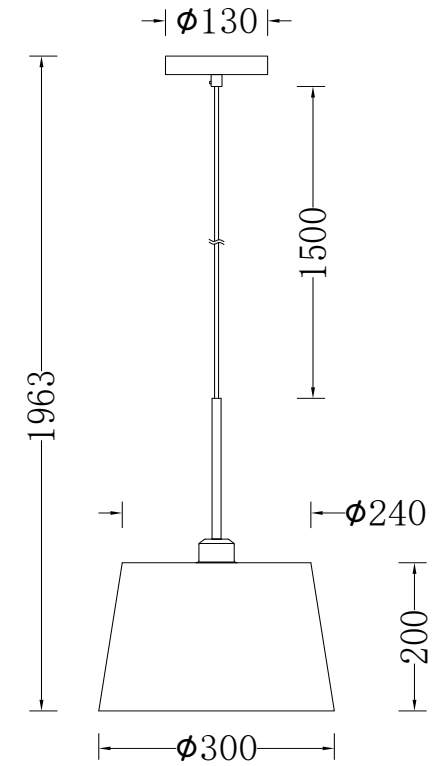

FREYA
TRADITION OF QUALITY

Instruction

FR5119PL-01BS

1 x E27 (40W)

Model: FR5119PL-01BS
Collection: Modern

Pendant Lamps