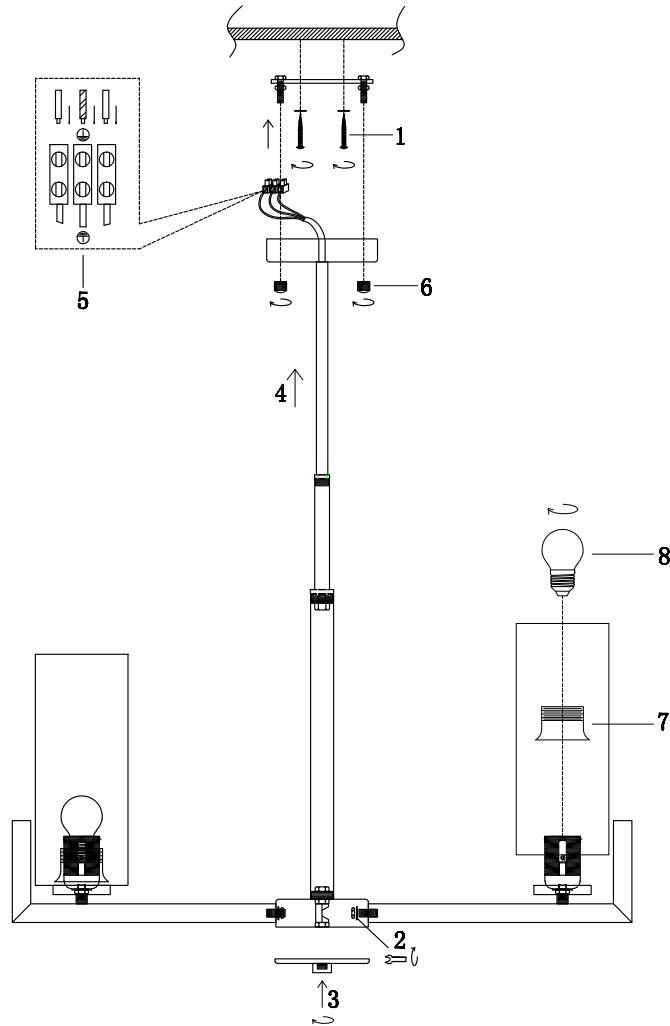

Instruction

MOD089PL-06BS

6 x E27 (40W)

Model: MOD089PL-06BS
Collection: Modern

Ceiling Lamps