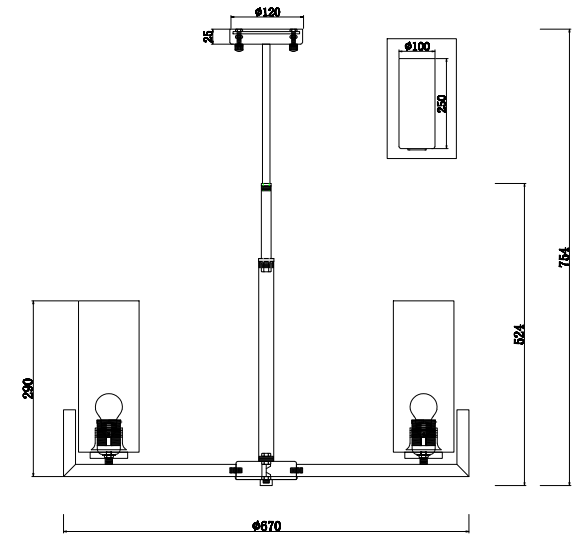

Instruction

MOD089PL-06BS

6 x E27 (40W)

Model: MOD089PL-06BS
Collection: Modern

Ceiling Lamps