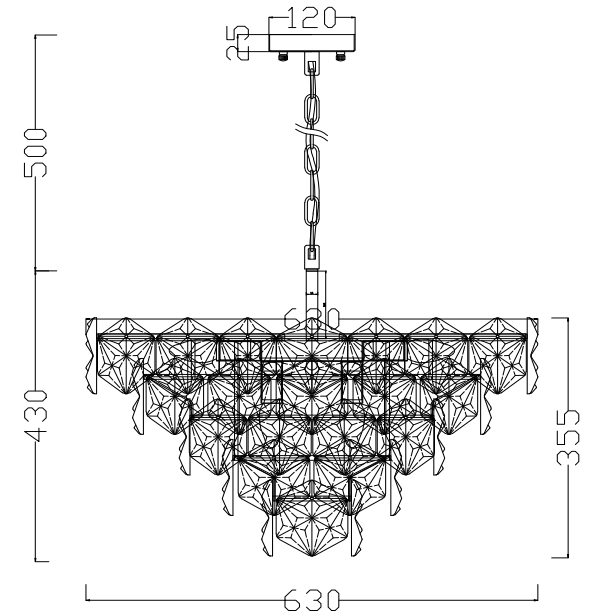

FREYA
TRADITION OF QUALITY

Instruction

FR1004PL-12CH

12 x E14 (60W)

Model: FR1004PL-12CH
Collection: Crystal
Series: New Series 004

Pendant Lamps