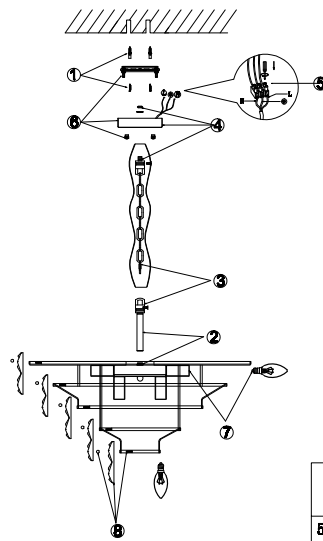

# Instruction

FR1004PL-12CH

12 x E14 (60W)

Model: FR1004PL-12CH  
Collection: Crystal  
Series: New Series 004

Pendant Lamps