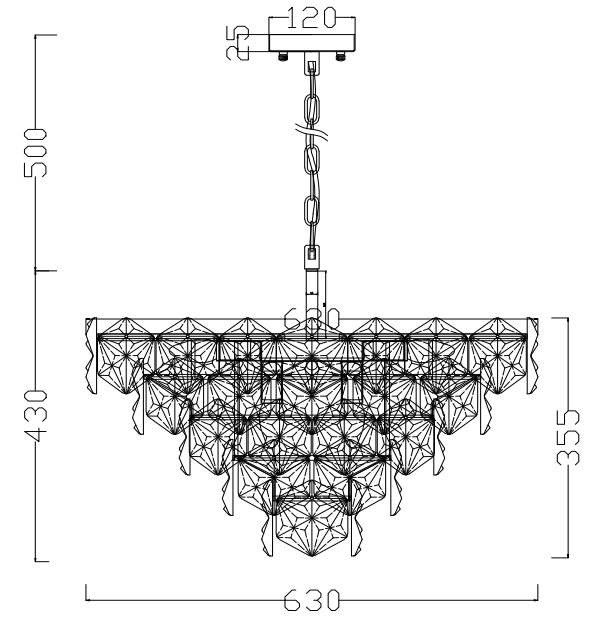

# Instruction

FR1004PL-12CH

12 x E14 (60W)

Model: FR1004PL-12CH  
Collection: Crystal  
Series: New Series 004

Pendant Lamps