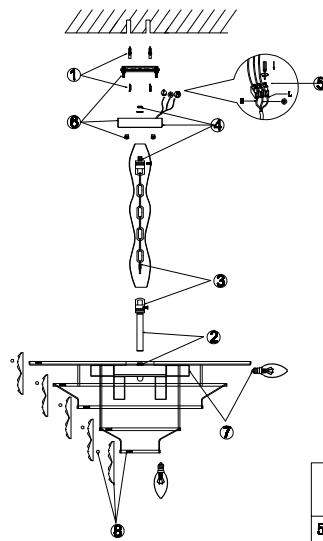

FREYA
TRADITION OF QUALITY

Instruction

FR1004PL-12CH

12 x E14 (60W)

Model: FR1004PL-12CH
Collection: Crystal
Series: New Series 004

Pendant Lamps