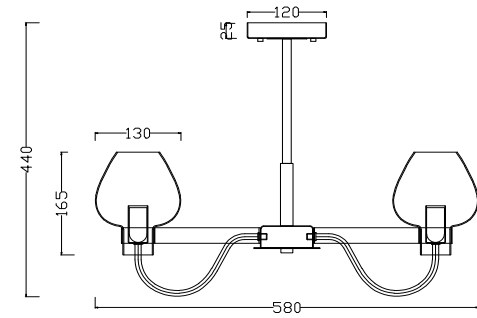

FREYA
TRADITION OF QUALITY

Instruction

FR5028PL-05B

5 x E14 (60W)

Model: FR5028PL-05B

Series: Tara

Ceiling Lamps