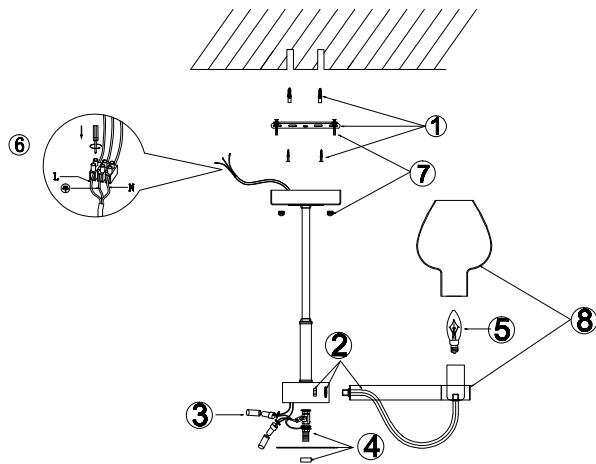

FREYA
TRADITION OF QUALITY

Instruction

FR5028PL-05B

5 x E14 (60W)

Model: FR5028PL-05B

Series: Tara

Ceiling Lamps