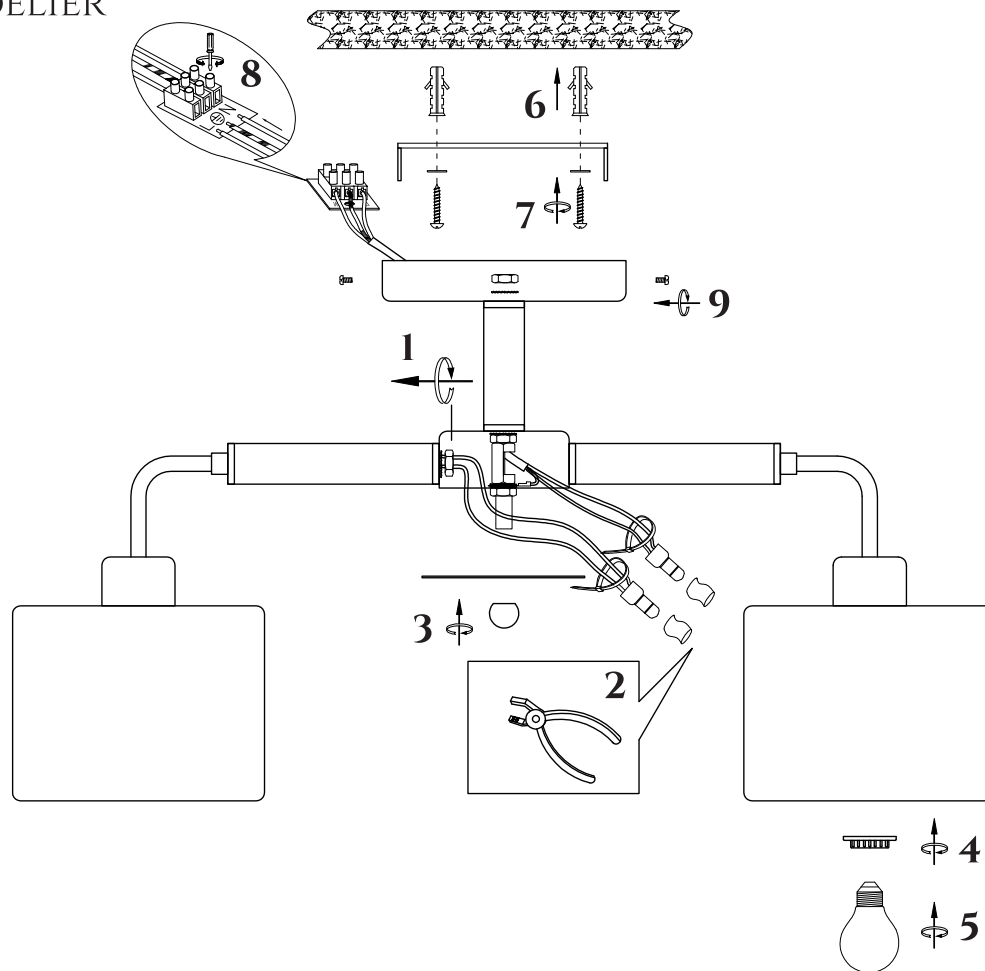

FREYA
TRADITION OF QUALITY

INSTRUCTION

MODEL: FR5329-PL-05-CH
CHANDELIER

5 X E27 (40W)

FREYA-LIGHT.COM