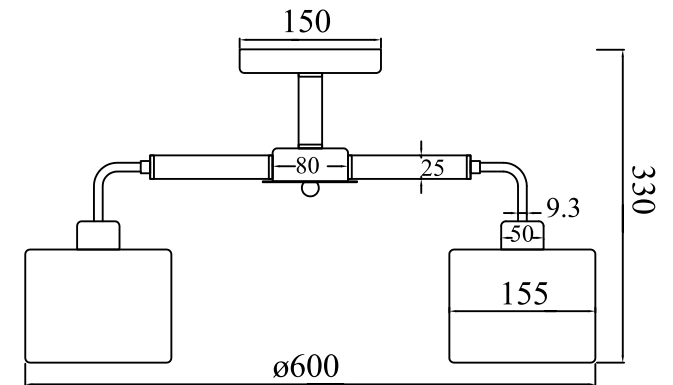

FREYA
TRADITION OF QUALITY

INSTRUCTION

MODEL: FR5329-PL-05-CH
CHANDELIER

5 X E27 (40W)

FREYA-LIGHT.COM