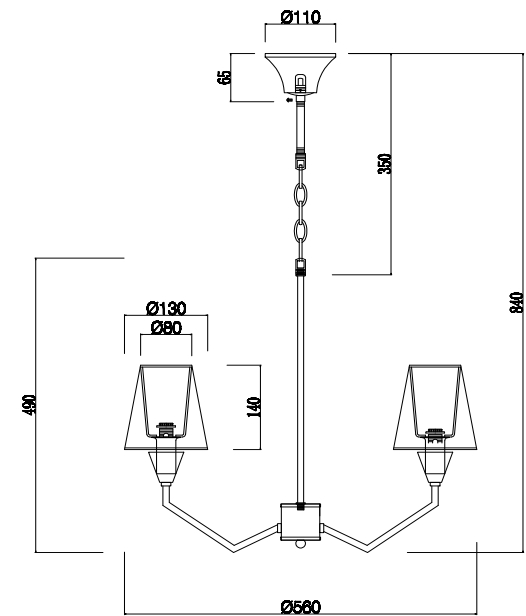

FREYA
TRADITION OF QUALITY

Instruction

FR5001PL-05B

5 x E14 (40W)

Model: FR5001PL-05B
Collection: Modern
Series: Allegra

Ceiling Lamps