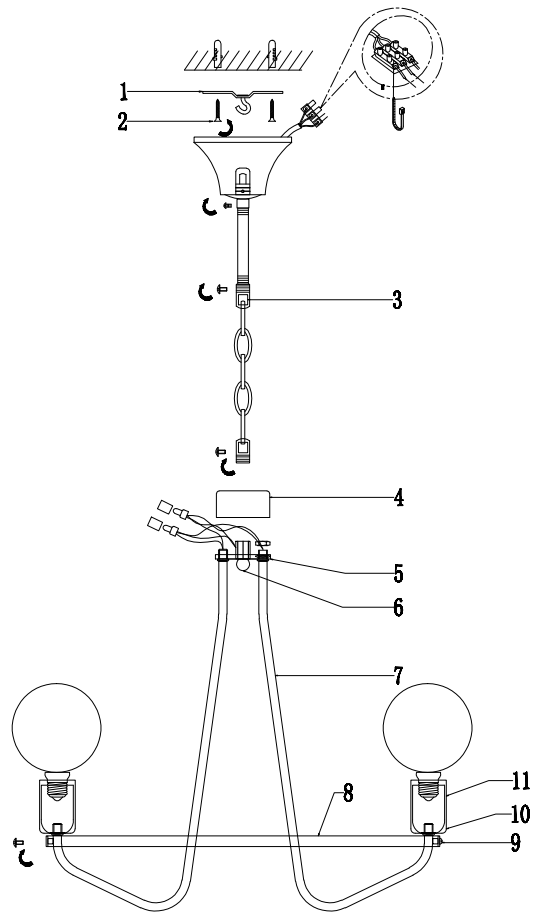

# Instruction

FR5002PL-05B

5 x E27 (60W)

Model: FR5002PL-05B  
Collection: Modern  
Series: Arabella

Ceiling Lamps