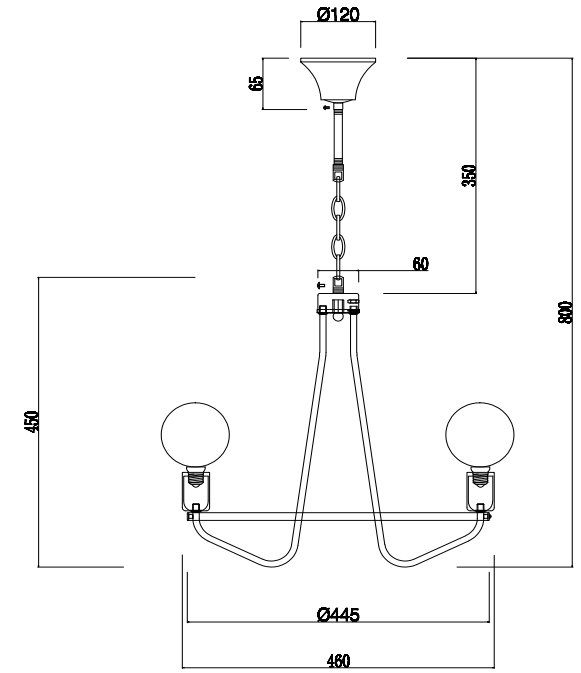

# Instruction

FR5002PL-05B

5 x E27 (60W)

Model: FR5002PL-05B  
Collection: Modern  
Series: Arabella

Ceiling Lamps