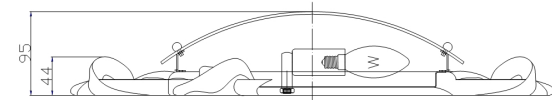

Instruction

Collection: HOUSE

Series: LANTANA

Model: H300-04-G

Wall & ceiling

- Wall & ceiling

4 x E14 (40W)

MAYTONI
DECORATIVE LIGHTING