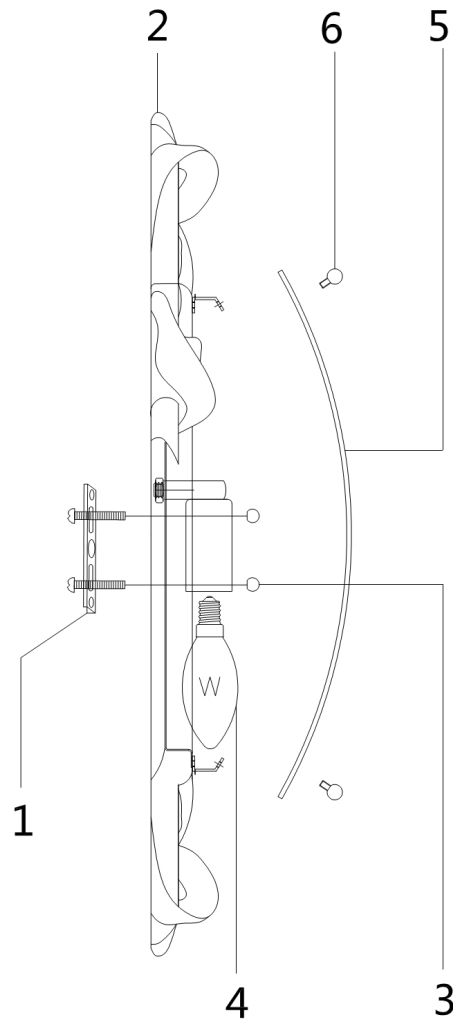

Instruction

Collection: HOUSE

Series: LANTANA

Model: H300-04-G

Wall & ceiling

- Wall & ceiling

4 x E14 (40W)

MAYTONI
DECORATIVE LIGHTING