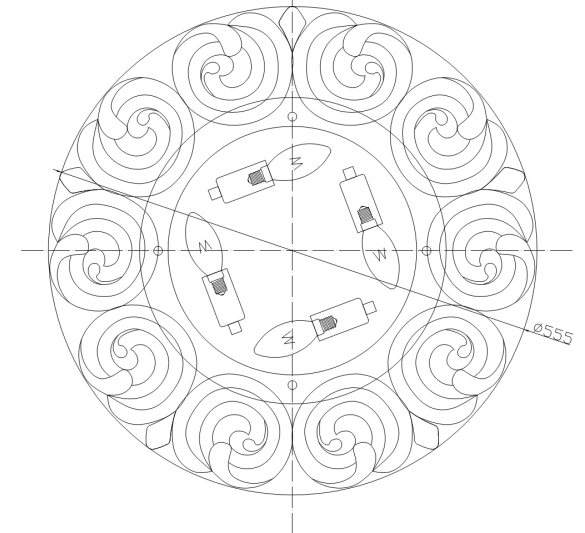

Instruction

Collection: HOUSE

Series: LANTANA

Model: H300-04-G

Wall & ceiling

- Wall & ceiling

4 x E14 (40W)

MAYTONI
DECORATIVE LIGHTING