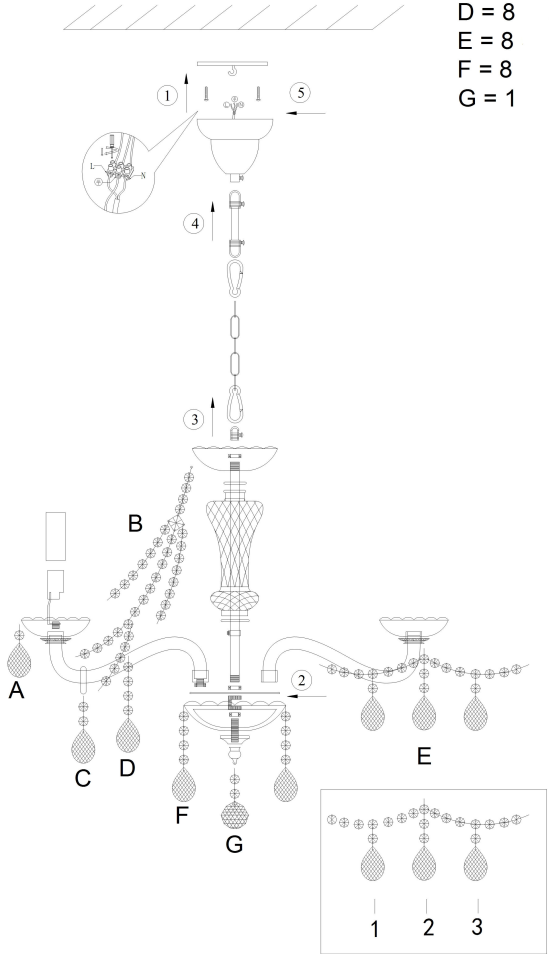

Instruction

Collection: DIAMANT CRYSTAL

Series: BEATRIX

Model: DIA019-08-G

Ceiling

- A = 40
- B = 8
- C = 8
- D = 8
- E = 8
- F = 8
- G = 1

8 x E14 (60W)

MAYTONI
DECORATIVE LIGHTING