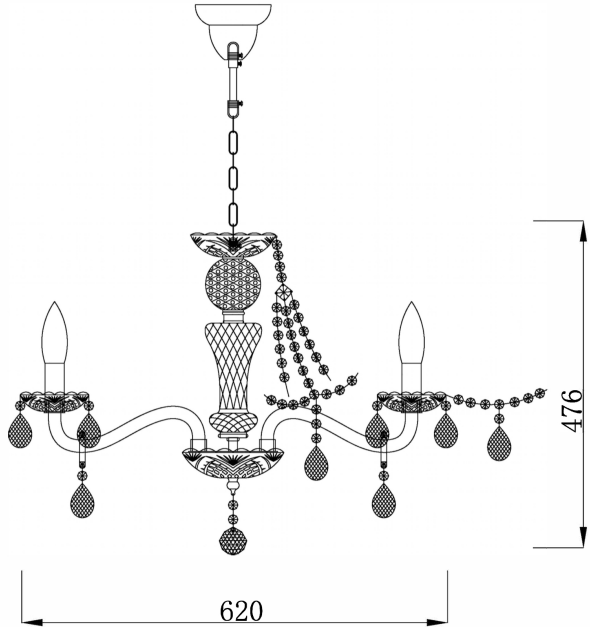

Instruction

Collection: DIAMANT CRYSTAL

Series: BEATRIX

Model: DIA019-08-G

Ceiling

- A = 40
- B = 8
- C = 8
- D = 8
- E = 8
- F = 8
- G = 1

8 x E14 (60W)

MAYTONI
DECORATIVE LIGHTING