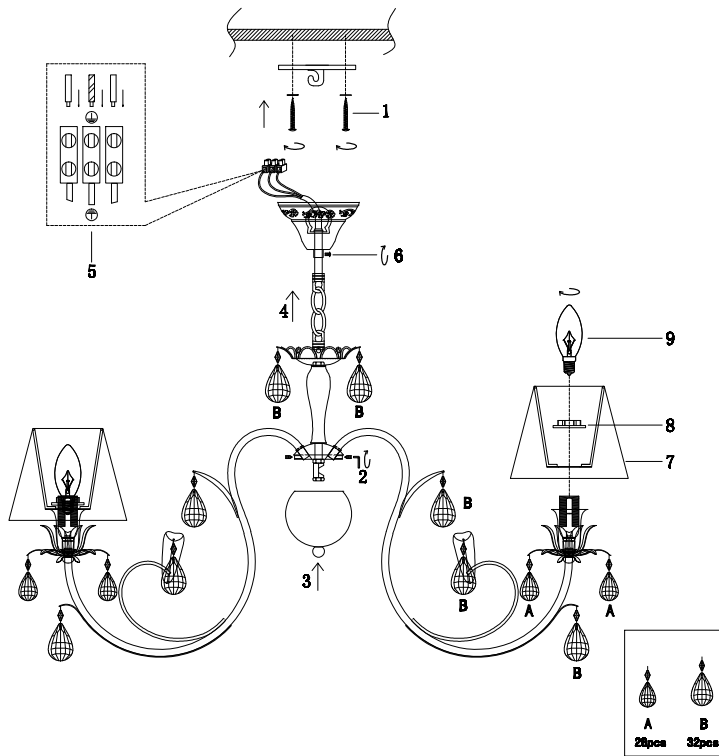

# Instruction

FR2033PL-07S

7 x E14 (40W)

Model: FR2033PL-07S

Series: Alexandra

Ceiling Lamps