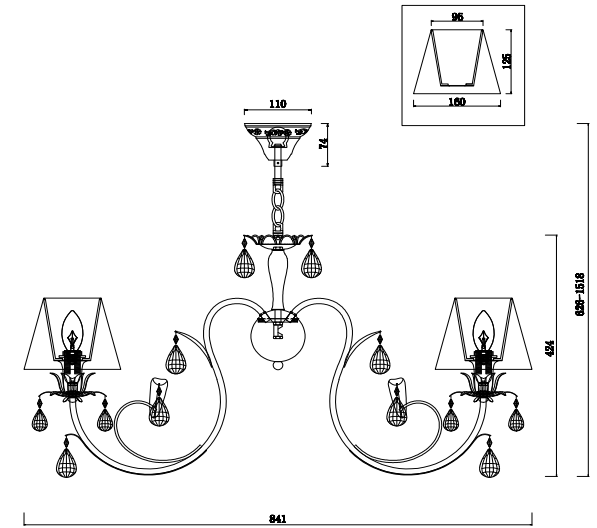

# Instruction

FR2033PL-07S

7 x E14 (40W)

Model: FR2033PL-07S

Series: Alexandra

Ceiling Lamps