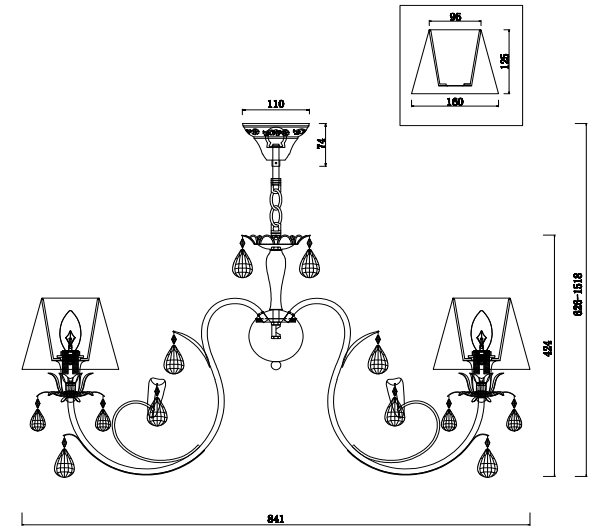

# Instruction

FR2033PL-07S

7 x E14 (40W)

Model: FR2033PL-07S

Series: Alexandra

Ceiling Lamps