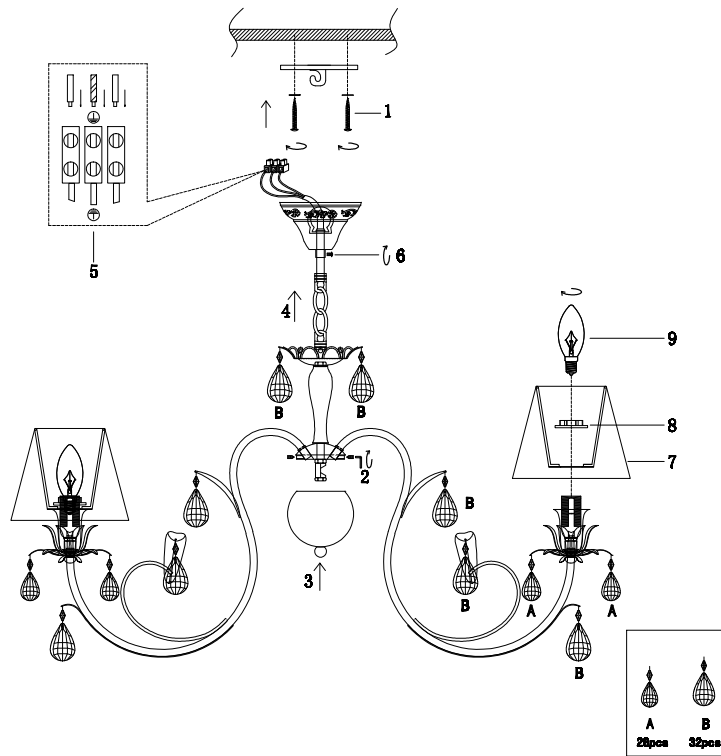

# Instruction

FR2033PL-07S

7 x E14 (40W)

Model: FR2033PL-07S

Series: Alexandra

Ceiling Lamps