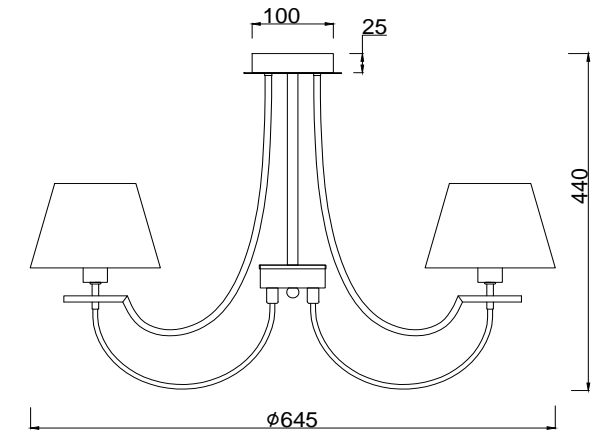

# Instruction

FR5019CL-05CH

5 x E14 (40W)

Model: FR5019CL-05CH  
Series: Felisa

Ceiling Lamps