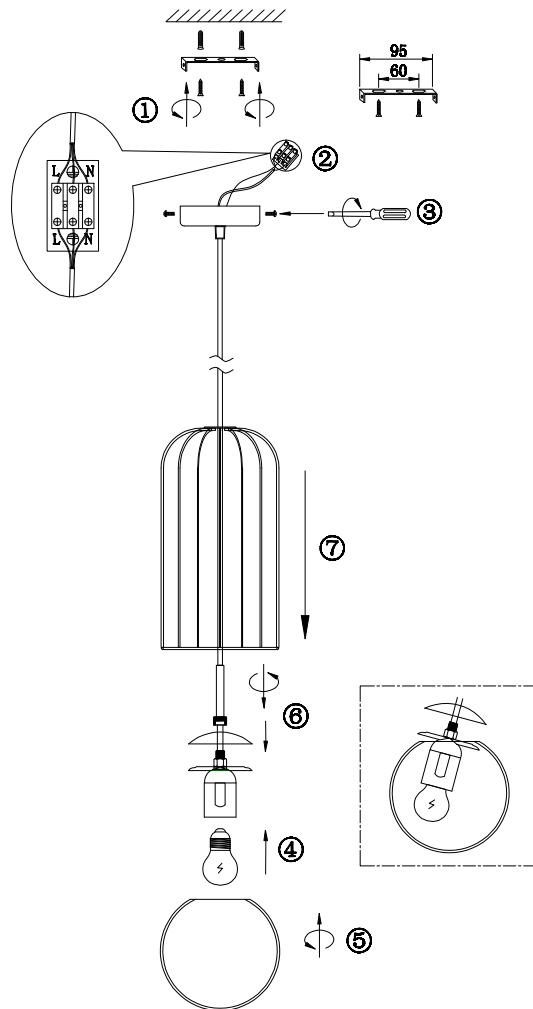

# Instruction

P362PL-01G

1 x E27 (40W)

Model: P362PL-01G  
Collection: Pendant  
Series: Telford

Ceiling Lamps