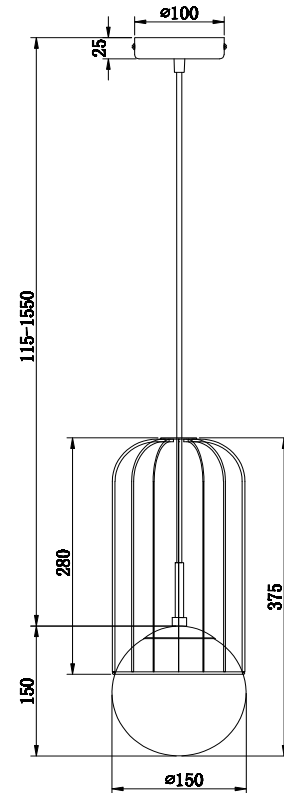

# Instruction

P362PL-01G

1 x E27 (40W)

Model: P362PL-01G  
Collection: Pendant  
Series: Telford

Ceiling Lamps