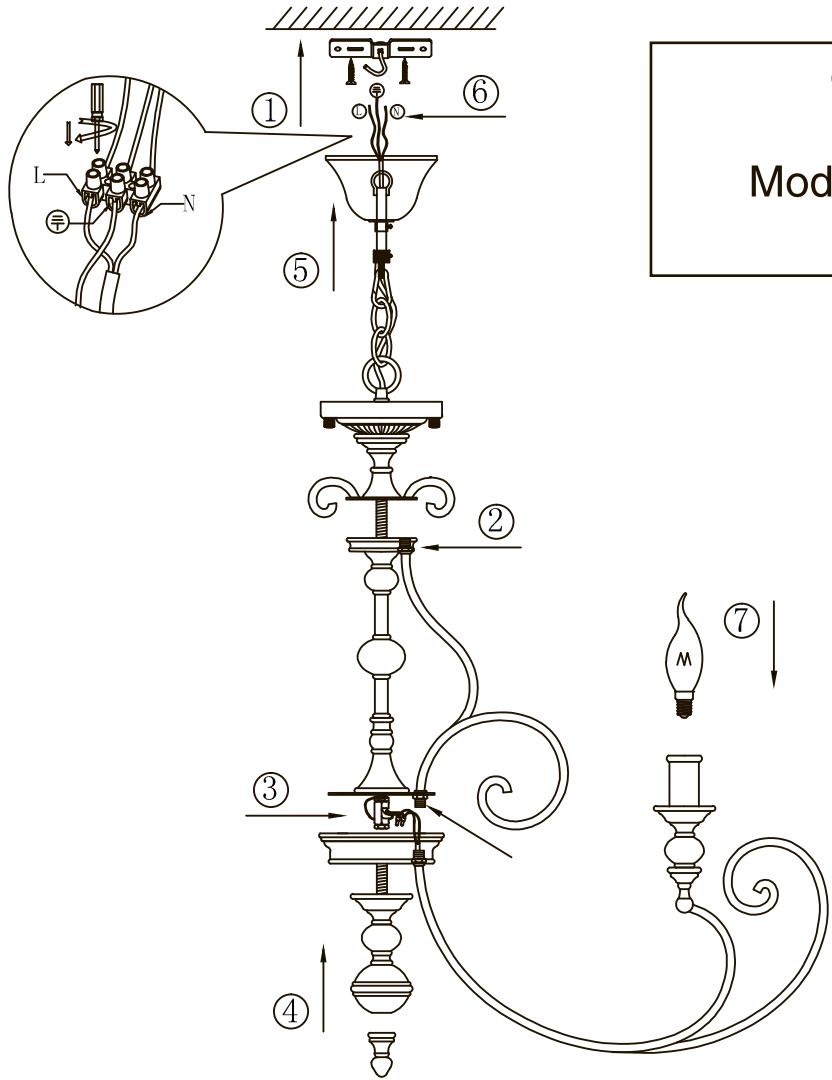

Instruction

Collection: House
Series: Karina
Model: H631-PL-08-B
Pendant Lamps

 - Pendant Lamps

8 x E14 (60w)

MAYTONI
DECORATIVE LIGHTING

www.maytoni.de