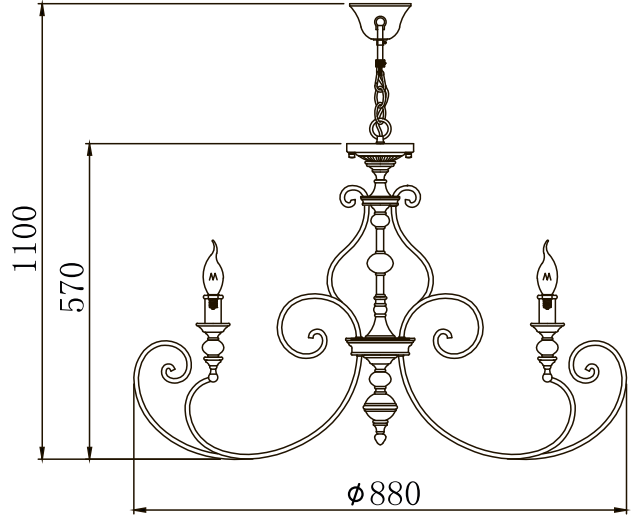

Instruction

Collection: House
Series: Karina
Model: H631-PL-08-B
Pendant Lamps

 - Pendant Lamps

8 x E14 (60w)

MAYTONI
DECORATIVE LIGHTING

www.maytoni.de