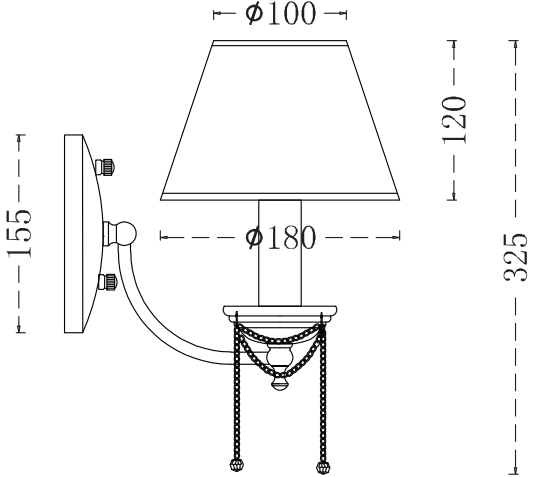

# Instruction

Collection: Royal Classic  
Series: Chester  
Model: RC0100-WL-01-R  
Wall-mounted

– Wall-mounted

1 x E14 (60w)

**MAYTONI**  
DECORATIVE LIGHTING

[www.maytoni.de](http://www.maytoni.de)