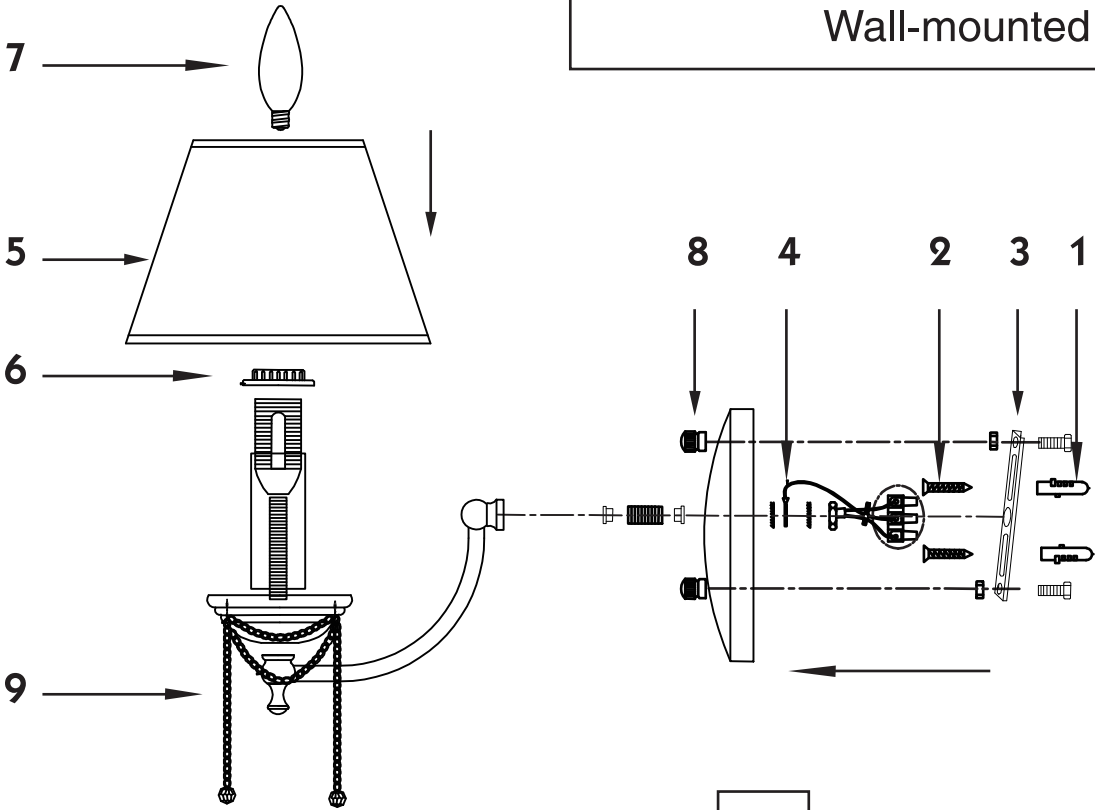

# Instruction

Collection: Royal Classic  
Series: Chester  
Model: RC0100-WL-01-R  
Wall-mounted

– Wall-mounted

1 x E14 (60w)

**MAYTONI**  
DECORATIVE LIGHTING

[www.maytoni.de](http://www.maytoni.de)