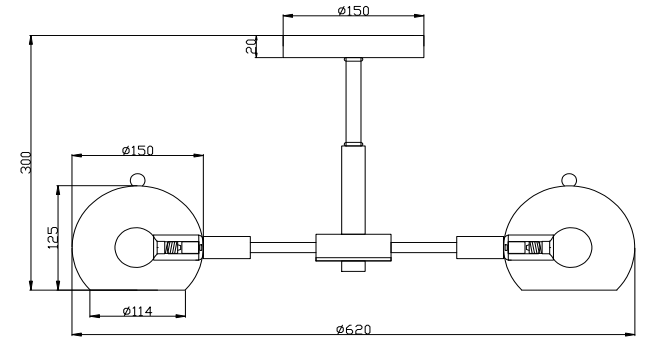

FREYA
TRADITION OF QUALITY

Instruction

FR5032CL-05B

5 x E14 (40W)

Model: FR5032CL-05B
Series: Trisha

Ceiling Lamps