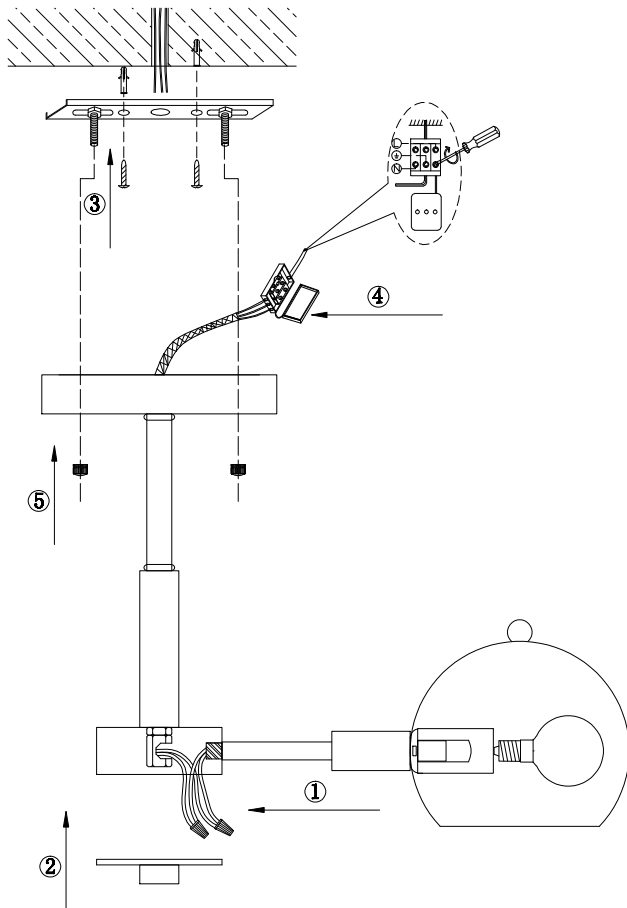

FREYA
TRADITION OF QUALITY

Instruction

FR5032CL-05B

5 x E14 (40W)

Model: FR5032CL-05B
Series: Trisha

Ceiling Lamps