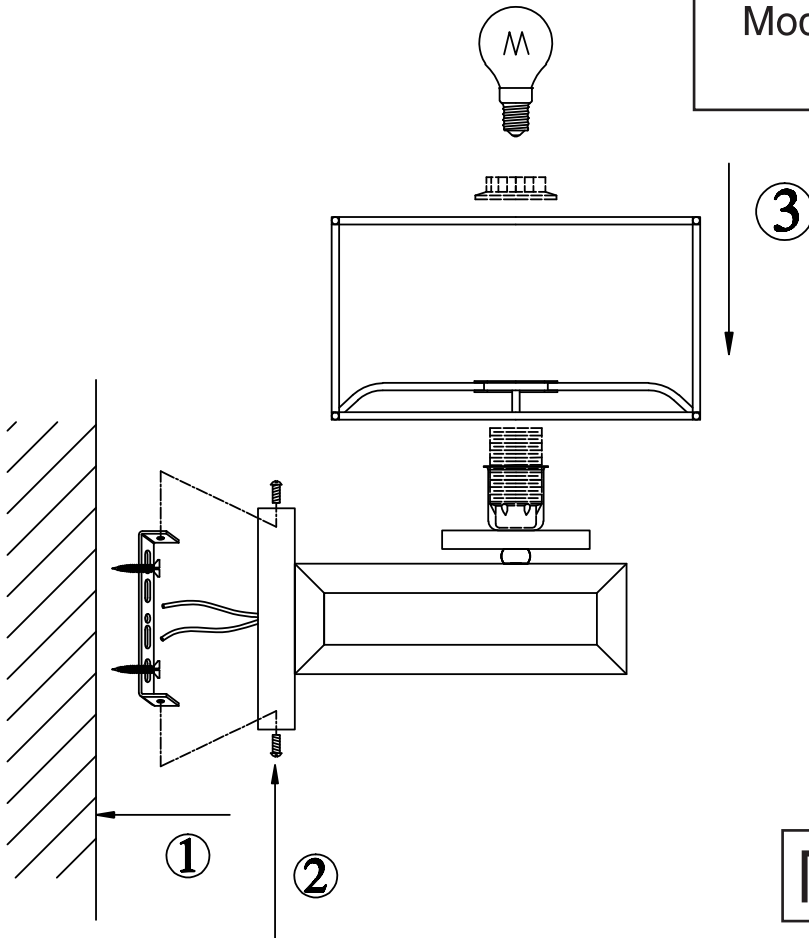

Instruction

Collection: Modern
Series: Megapolis
Model: MOD906-01-N
Wall-mounted

 - Wall-mounted

1 x E14 (40w)

MAYTONI
DECORATIVE LIGHTING

www.maytoni.de