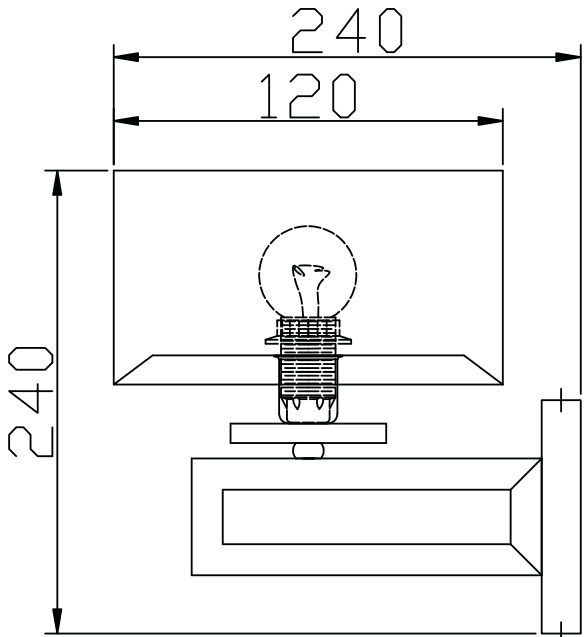

Instruction

Collection: Modern
Series: Megapolis
Model: MOD906-01-N
Wall-mounted

 - Wall-mounted

1 x E14 (40w)

MAYTONI
DECORATIVE LIGHTING

www.maytoni.de