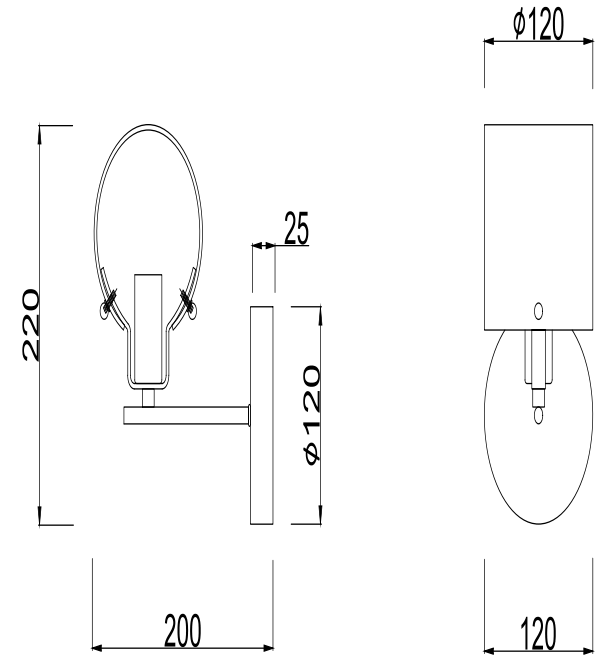

FREYA
TRADITION OF QUALITY

Instruction

FR5024WL-01GR

1 x E14 (40W)

Model: FR5024WL-01GR

Series: Seona

Wall Lamps