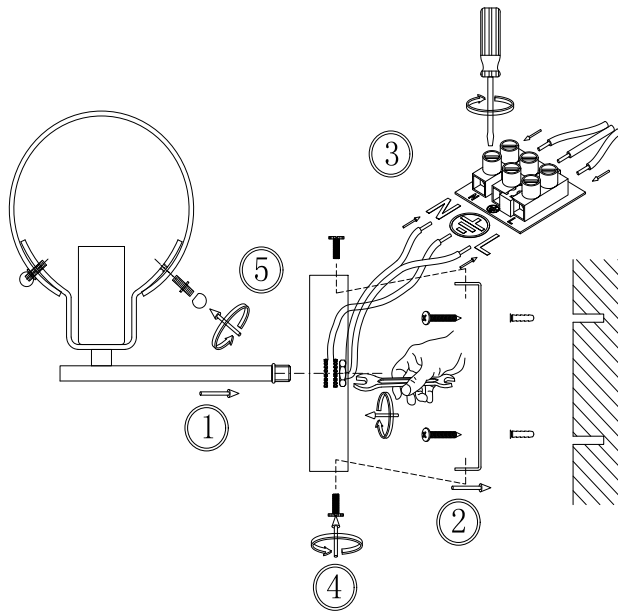

FREYA
TRADITION OF QUALITY

Instruction

FR5024WL-01GR

1 x E14 (40W)

Model: FR5024WL-01GR

Series: Seona

Wall Lamps