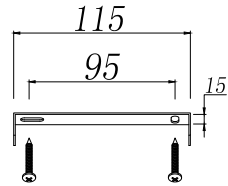

FREYA
TRADITION OF QUALITY

Instruction

FR5024WL-01GR

1 x E14 (40W)

Model: FR5024WL-01GR

Series: Seona

Wall Lamps