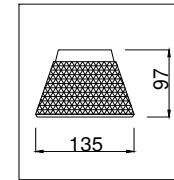

FREYA
TRADITION OF QUALITY

Instruction

FR2011CL-08CH

8 x E14 (40W)

Model: FR2011CL-08CH
Series: Enrica

Ceiling Lamps