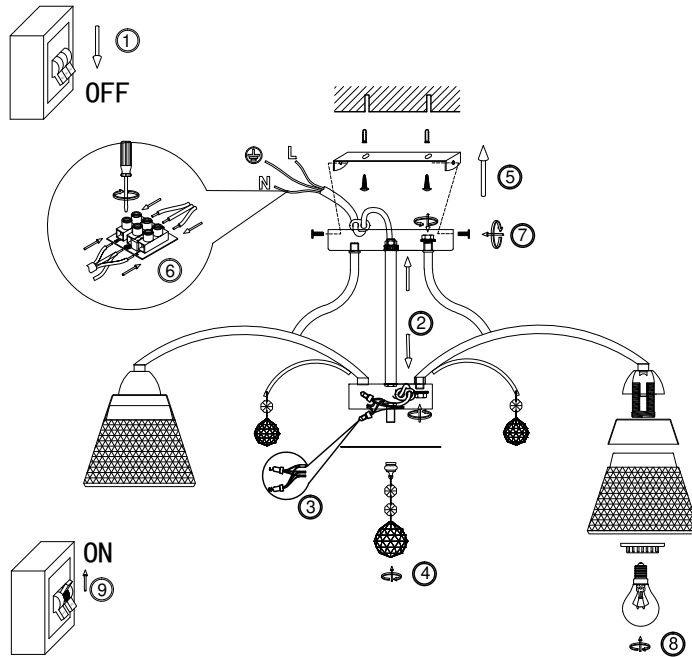

FREYA
TRADITION OF QUALITY

Instruction

FR2011CL-08CH

8 x E14 (40W)

Model: FR2011CL-08CH
Series: Enrica

Ceiling Lamps