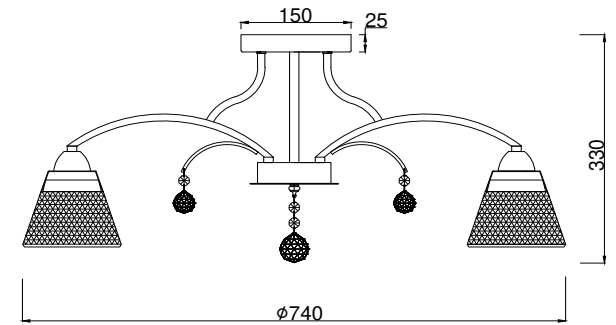

FREYA
TRADITION OF QUALITY

Instruction

FR2011CL-08CH

8 x E14 (40W)

Model: FR2011CL-08CH
Series: Enrica

Ceiling Lamps