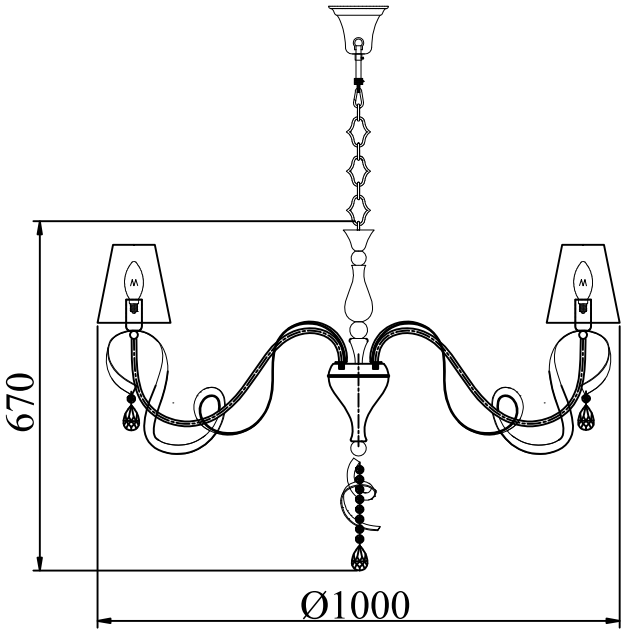

# Instruction

Collection: Elegant  
Series: Intreccio  
Model: ARM010-08-W  
Suspended

A=8  
B=1

8 x E14 (40w)

**MAYTONI**  
DECORATIVE LIGHTING

[www.maytoni.de](http://www.maytoni.de)