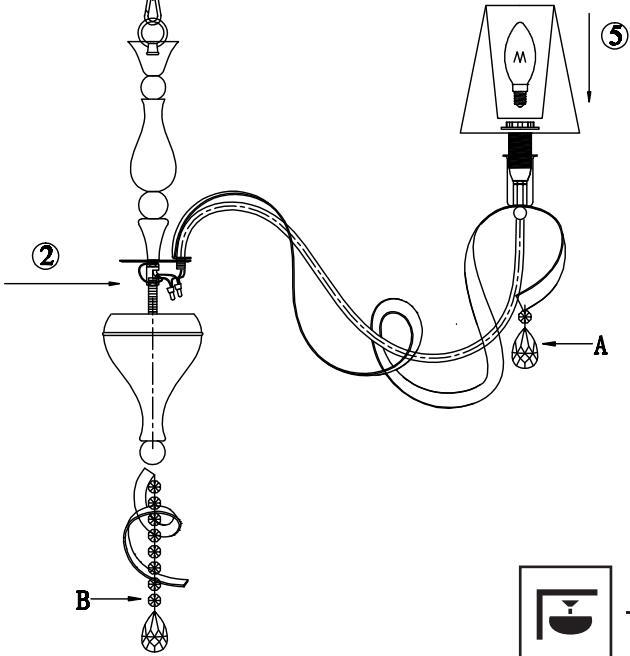

# Instruction

Collection: Elegant  
Series: Intreccio  
Model: ARM010-08-W  
Suspended

A=8  
B=1

8 x E14 (40w)

**MAYTONI**  
DECORATIVE LIGHTING

[www.maytoni.de](http://www.maytoni.de)