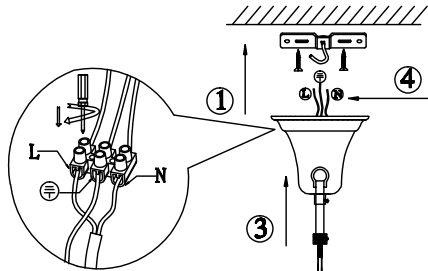

# Instruction

Collection: Elegant  
Series: Intreccio  
Model: ARM010-08-W  
Suspended

A=8  
B=1

8 x E14 (40w)

**MAYTONI**  
DECORATIVE LIGHTING

[www.maytoni.de](http://www.maytoni.de)