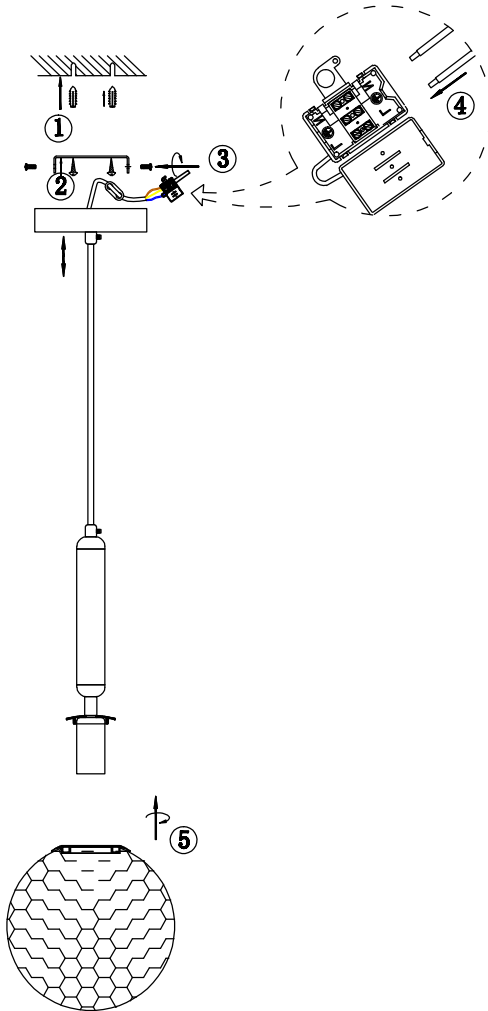

# Instruction

FR5123PL-01BS

1 x E14 (40W)

Model: FR5123PL-01BS

Collection: Modern

Pendant Lamps