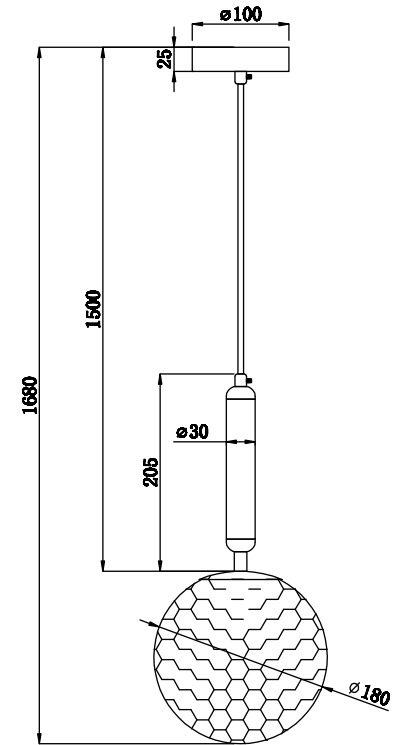

# Instruction

FR5123PL-01BS

1 x E14 (40W)

Model: FR5123PL-01BS

Collection: Modern

Pendant Lamps