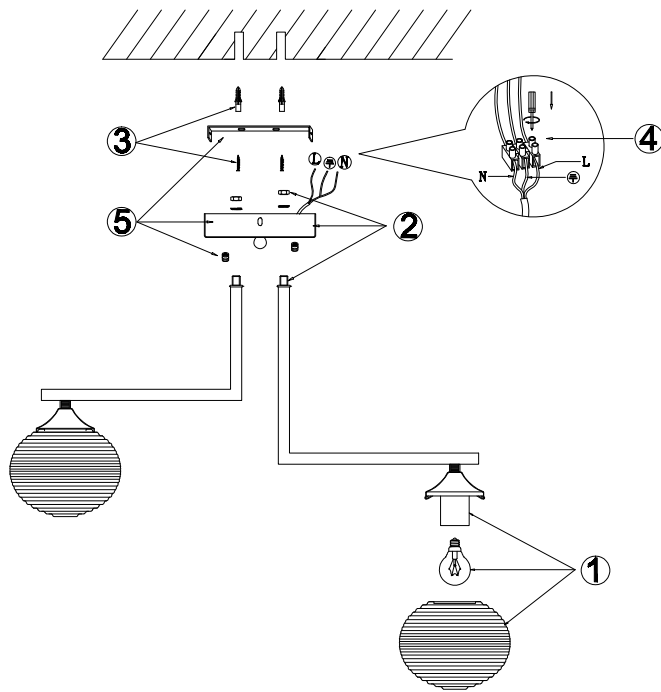

# Instruction

FR5047PL-06CH

6 x E27 (60W)

Model: FR5047PL-06CH  
Collection: Modern  
Series: Dolores

Ceiling Lamps