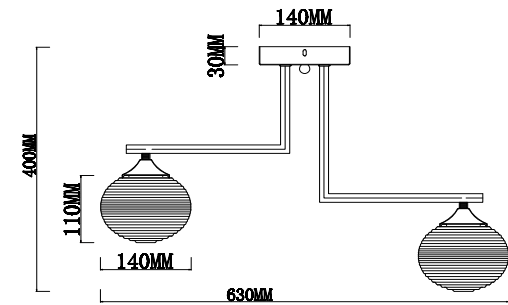

# Instruction

FR5047PL-06CH

6 x E27 (60W)

Model: FR5047PL-06CH  
Collection: Modern  
Series: Dolores

Ceiling Lamps