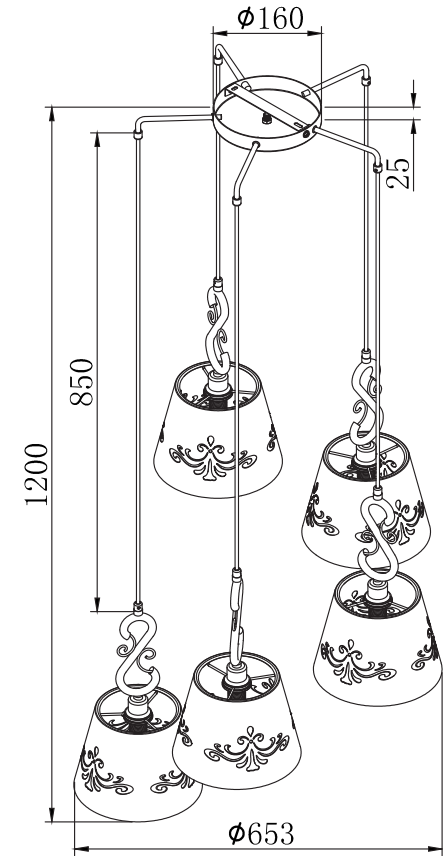

FREYA
TRADITION OF QUALITY

INSTRUCTION

MODEL: FR2259-PL-05-W
PENDANT LAMP

5 X E14 (40W)

FREYA-LIGHT.COM