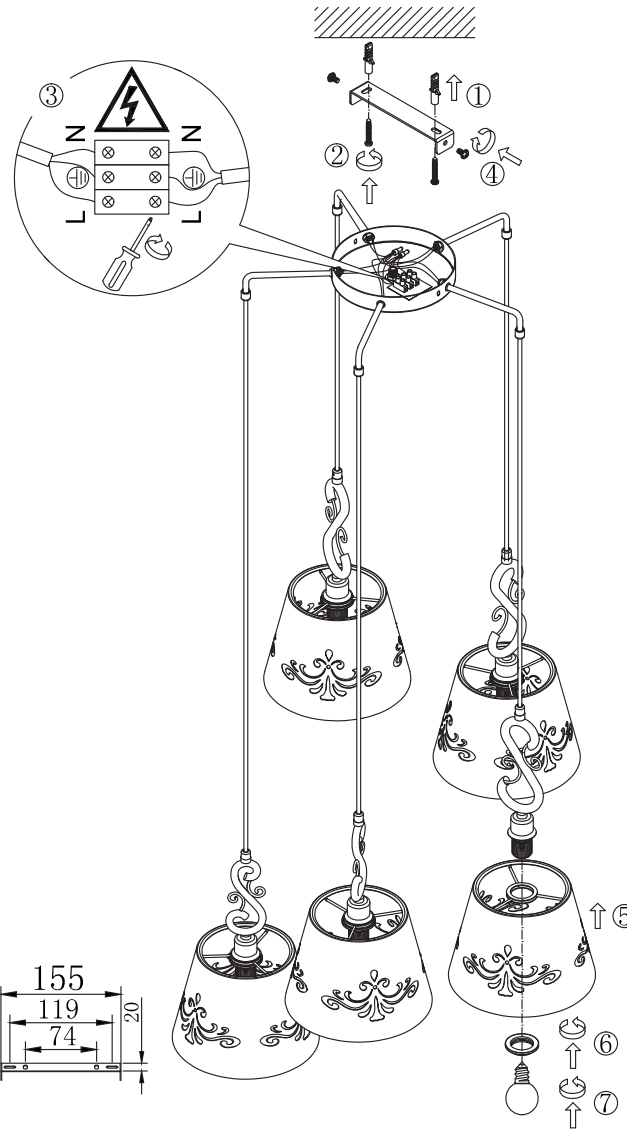

FREYA
TRADITION OF QUALITY

INSTRUCTION

MODEL: FR2259-PL-05-W
PENDANT LAMP

5 X E14 (40W)

FREYA-LIGHT.COM