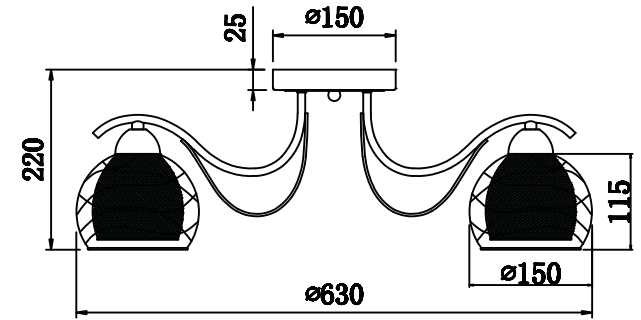

FREYA
TRADITION OF QUALITY

INSTRUCTION

MODEL: FR5052-CL-03-W

3 x E27 (60W)

FREYA-LIGHT.COM