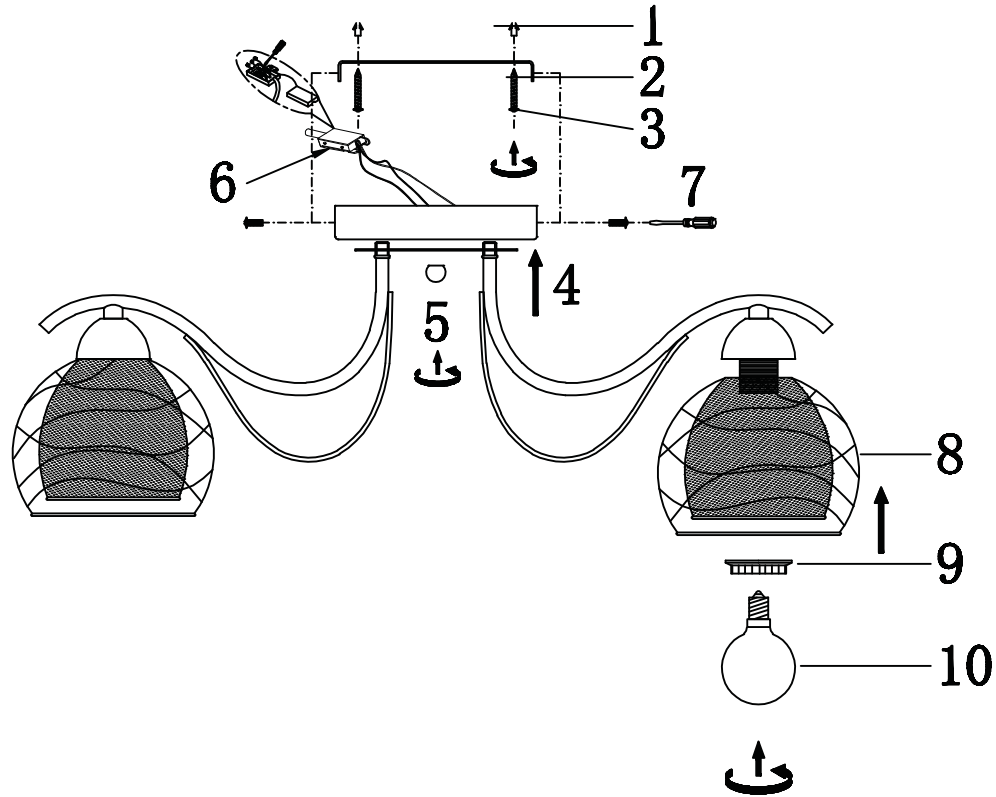

FREYA
TRADITION OF QUALITY

INSTRUCTION

MODEL: FR5052-CL-03-W

3 x E27 (60W)

FREYA-LIGHT.COM