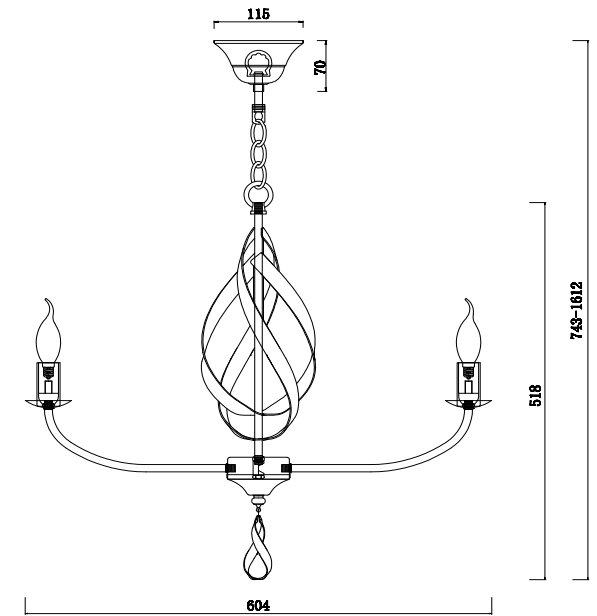

FREYA
TRADITION OF QUALITY

Instruction

FR5027PL-06S

6 x E14 (40W)

Model: FR5027PL-06S

Series: Sealy

Ceiling Lamps