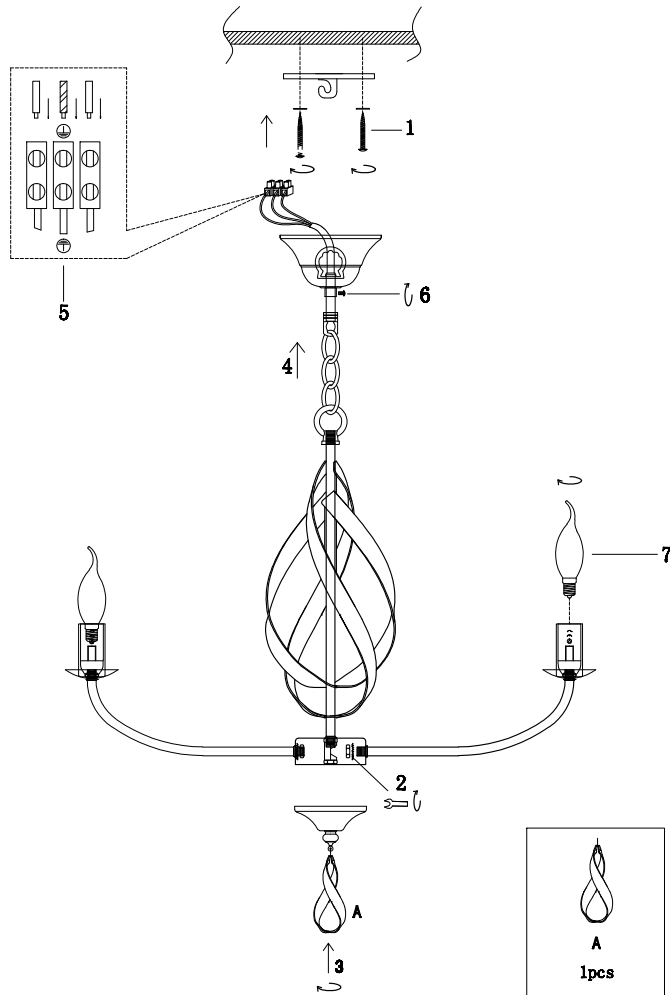

FREYA
TRADITION OF QUALITY

Instruction

FR5027PL-06S

6 x E14 (40W)

Model: FR5027PL-06S

Series: Sealy

Ceiling Lamps