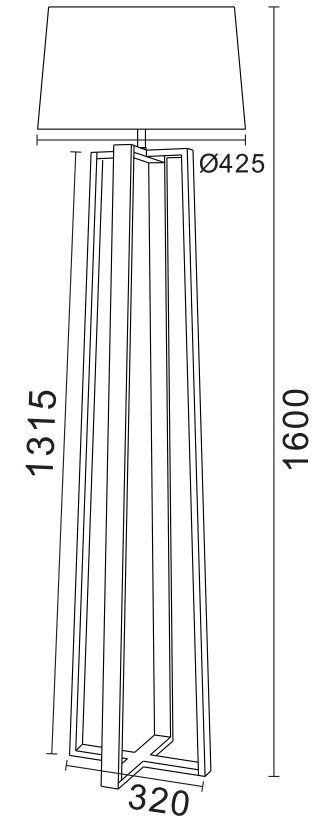

FREYA
TRADITION OF QUALITY

INSTRUCTION

MODEL: FR5134-FL-01-BG

1 X E27 (40W)

FREYA-LIGHT.COM