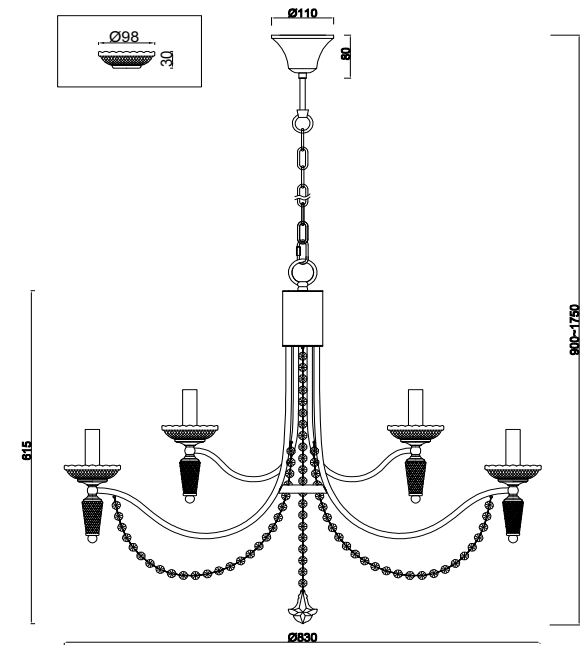

# Instruction

FR2009PL-12G

12 x E14 (40W)

Model: FR2009PL-12G  
Collection: Classic  
Series: New Series 009

Ceiling Lamps