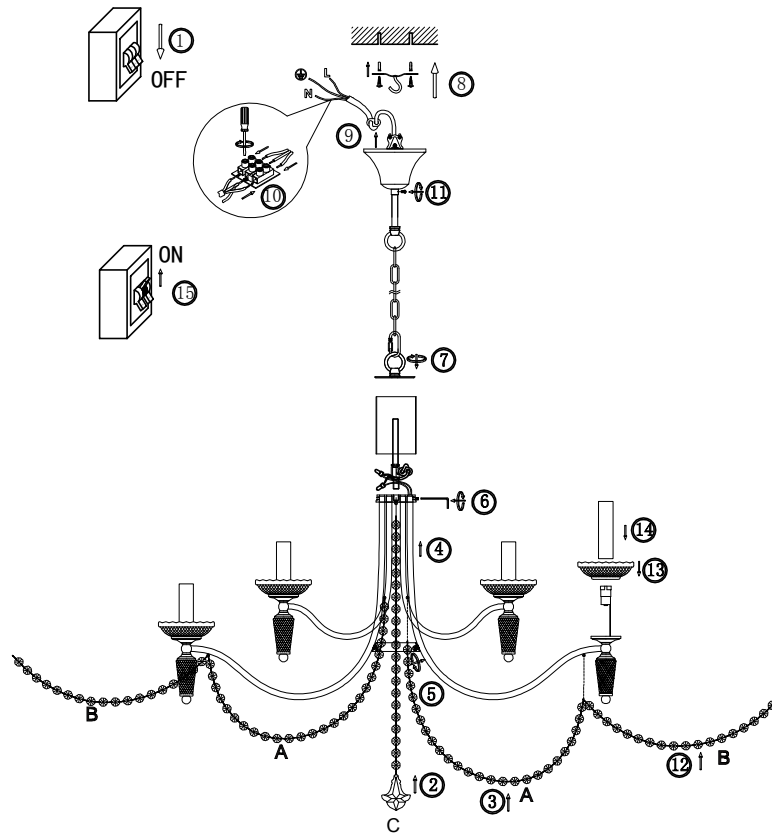

# Instruction

FR2009PL-12G

12 x E14 (40W)

Model: FR2009PL-12G  
Collection: Classic  
Series: New Series 009

Ceiling Lamps