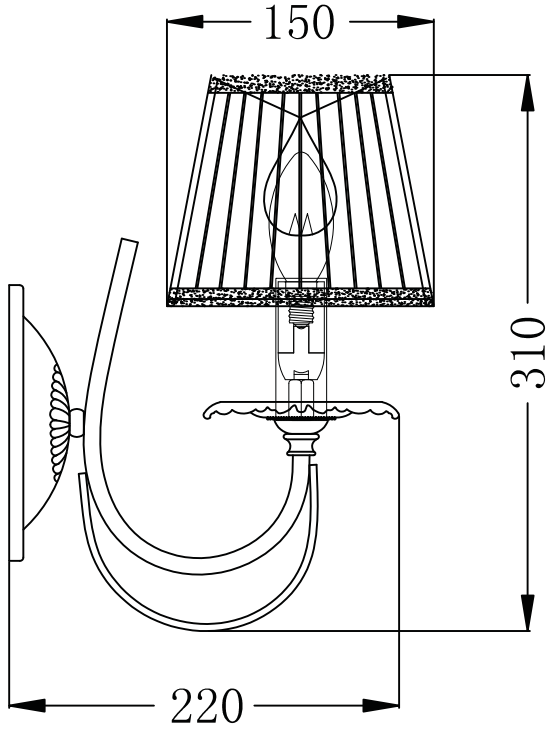

# Instruction

Collection: Elegant  
Series: Olivia  
Model: ARM325-01-W  
Wall-mounted

– Wall-mounted

1 x E14 (40w)

**MAYTONI**  
DECORATIVE LIGHTING

[www.maytoni.de](http://www.maytoni.de)