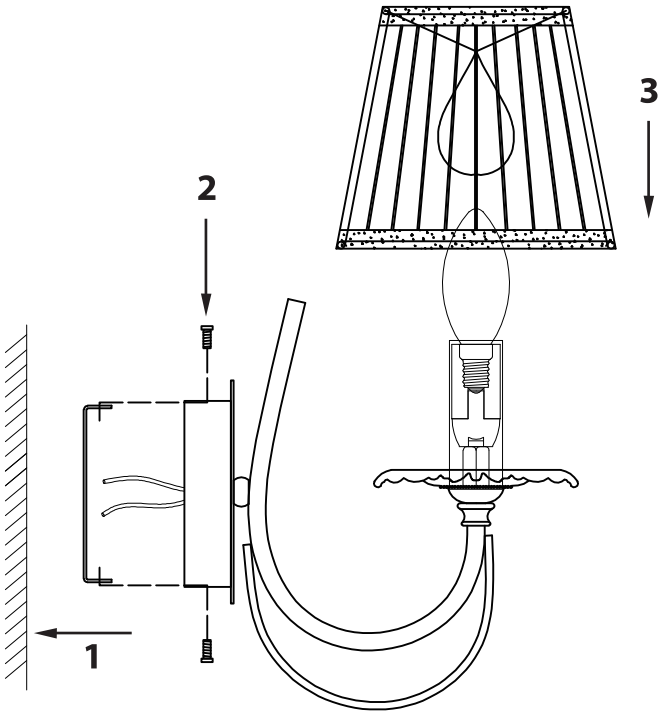

# Instruction

Collection: Elegant  
Series: Olivia  
Model: ARM325-01-W  
Wall-mounted

– Wall-mounted

1 x E14 (40w)

**MAYTONI**  
DECORATIVE LIGHTING

[www.maytoni.de](http://www.maytoni.de)