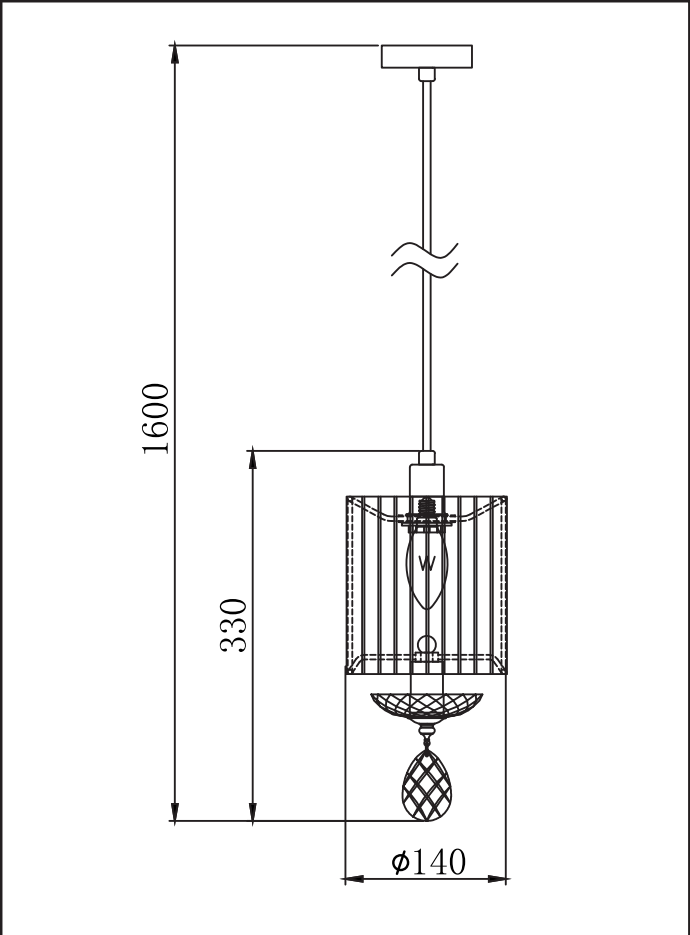

Instruction

Collection: Modern
Series: Miraggio
Model: MOD602-00-N
Ceiling

A=1

1 x E14 (40w)

MAYTONI
DECORATIVE LIGHTING
www.maytoni.de