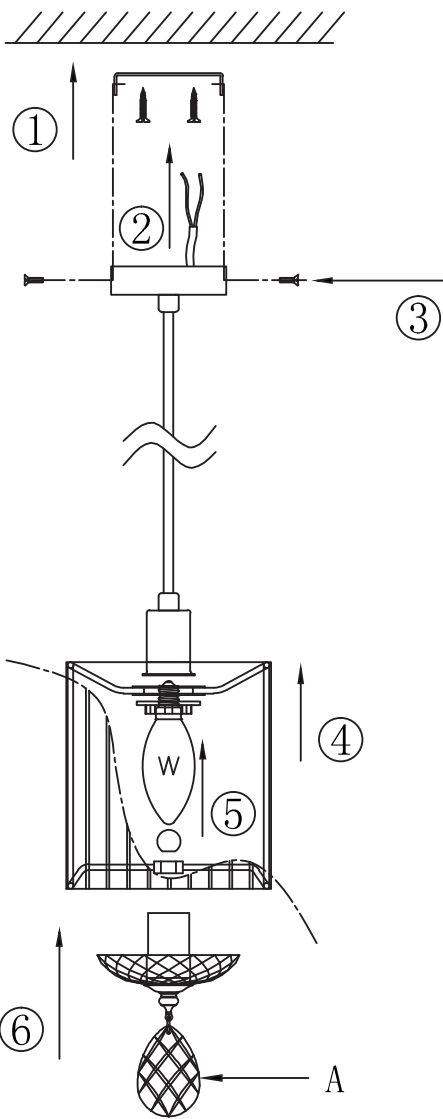

Instruction

Collection: Modern
Series: Miraggio
Model: MOD602-00-N
Ceiling

A=1

1 x E14 (40w)

MAYTONI
DECORATIVE LIGHTING
www.maytoni.de