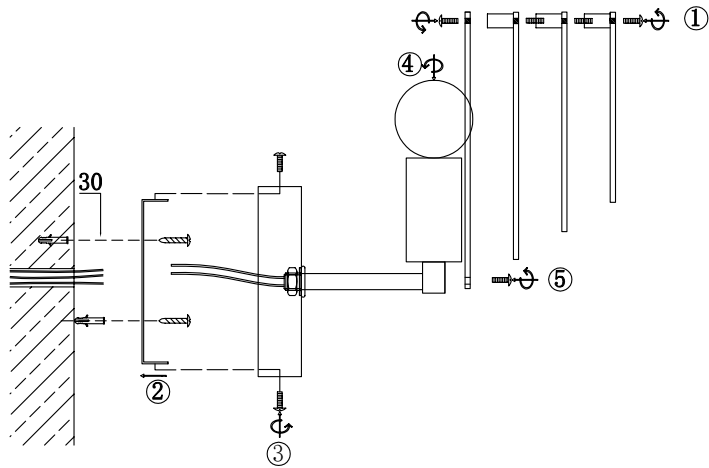

FREYA
TRADITION OF QUALITY

Instruction

FR5005WL-01B

1 x E14 (40W)

Model: FR5005WL-01B
Collection: Modern
Series: Fabiana

Wall Lamps