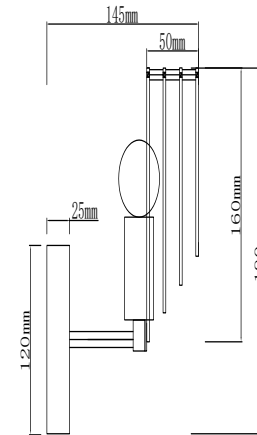

FREYA
TRADITION OF QUALITY

Instruction

FR5005WL-01B

1 x E14 (40W)

Model: FR5005WL-01B
Collection: Modern
Series: Fabiana

Wall Lamps