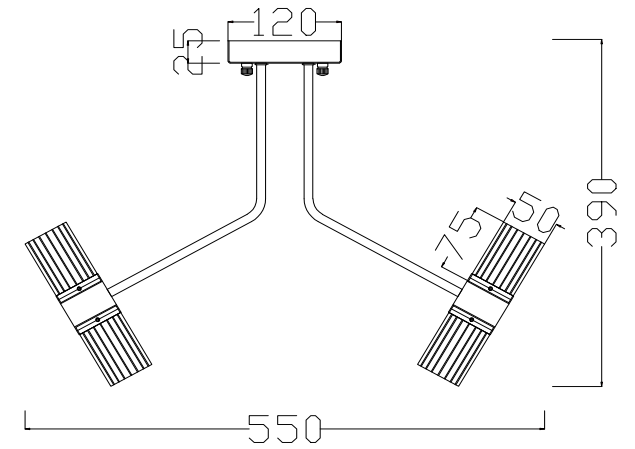

FREYA
TRADITION OF QUALITY

Instruction

FR6038CL-L60B

MAX 50W
4200 Lumen

Model: FR6038CL-L60B
Collection: LED
Series: New Series 038

Ceiling Lamps