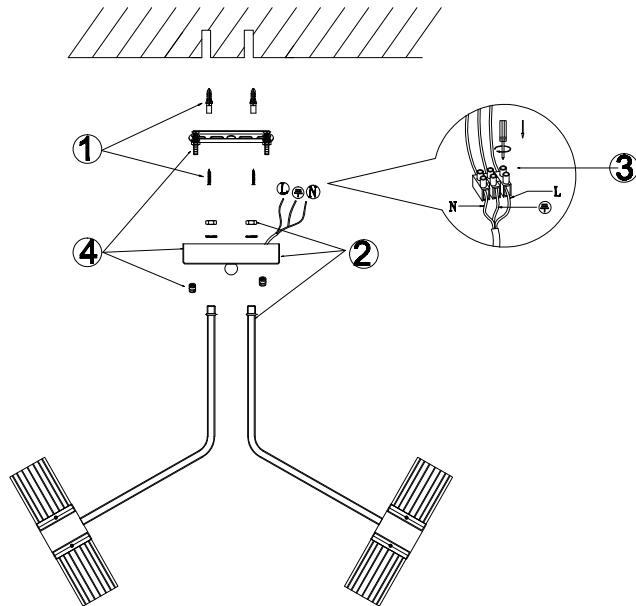

FREYA
TRADITION OF QUALITY

Instruction

FR6038CL-L60B

MAX 50W
4200 Lumen

Model: FR6038CL-L60B
Collection: LED
Series: New Series 038

Ceiling Lamps