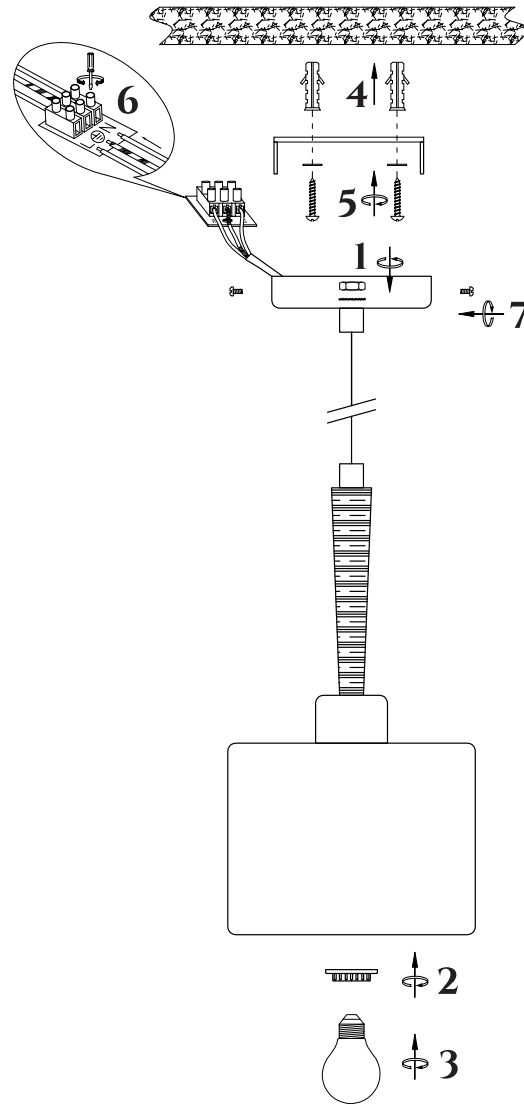

FREYA
TRADITION OF QUALITY

INSTRUCTION

MODEL: FR5329-PL-01-CH
CEILING

1 X E27 (40W)

FREYA-LIGHT.COM