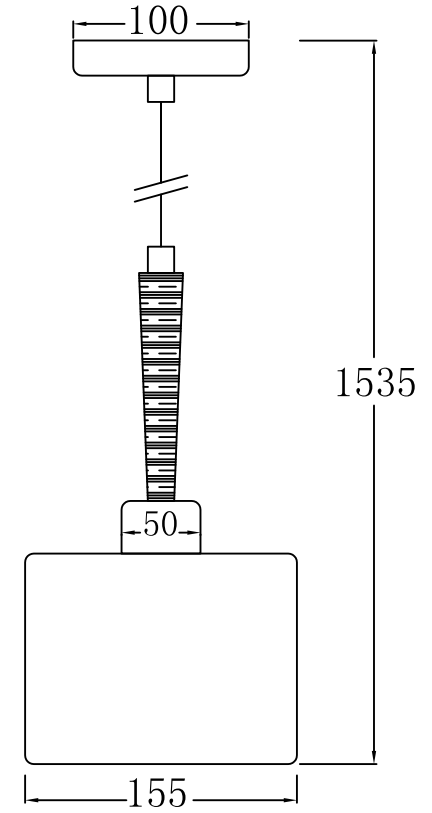

FREYA
TRADITION OF QUALITY

INSTRUCTION

MODEL: FR5329-PL-01-CH
CEILING

1 X E27 (40W)

FREYA-LIGHT.COM